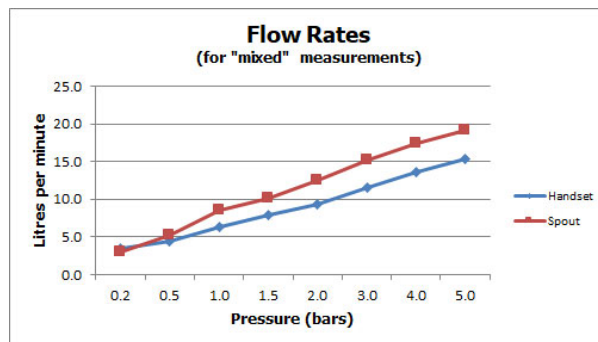

SPECIFICATION SHEET

COLLECTION: ZOO

PRODUCT CODE: ZOO-232NS-CP

The flow rate displayed is calculated using ideal system conditions. This result should only be taken as an indication as the flow rate may vary depending on the specific in-situ configuration.