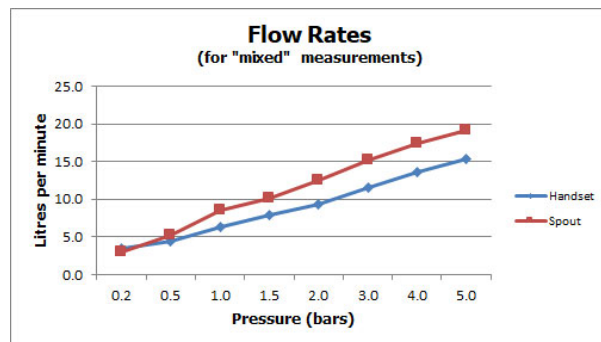

SPECIFICATION SHEET

COLLECTION: ZOO

PRODUCT CODE: ZOO-232NS-CP

The flow rate displayed is calculated using ideal system conditions. This result should only be taken as an indication as the flow rate may vary depending on the specific in-situ configuration.

TAP TYPE

Bath Shower Mixer

PLUMBING SYSTEM SUITABILITY

Pumped System, Pressurised System

HOLES

3 Hole

MOUNTING

Deck Mounted