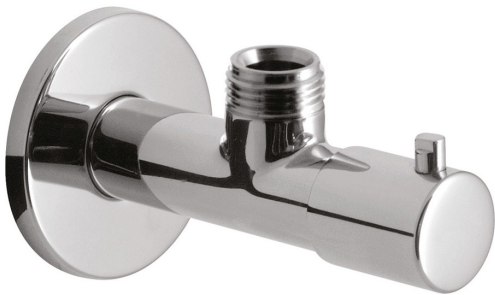

SPECIFICATION SHEET

COLLECTION: WASTES & FITTINGS
PRODUCT CODE: PEX-230-C/P

TAP TYPE

Wastes and Fittings

COLLECTION NAME

Wastes & Fittings

FINISH

Chrome

GUARANTEE

15 Year Guarantee

PLUMBING SYSTEM SUITABILITY

Pressurised System

MOUNTING

Wall Mounted

CONNECTIONS / FITTINGS

1/2" inlet 1/2" outlet

tel: 01934 744466
email: sales@vado.com
www.vado.com

WHERE INSPIRATION FLOWS
TAPS | SHOWERS | ACCESSORIES

SPECIFICATION SHEET

COLLECTION: WASTES & FITTINGS
PRODUCT CODE: PEX-230-C/P

tel: 01934 744466
email: sales@vado.com
www.vado.com