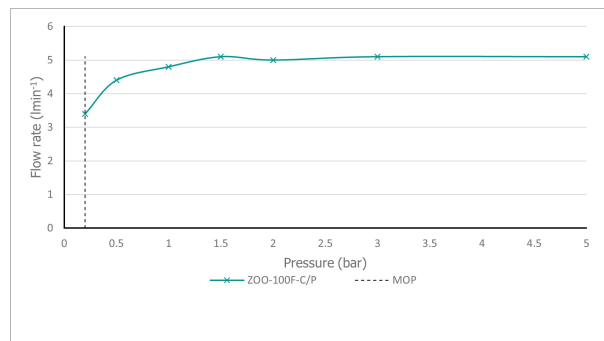

SPECIFICATION SHEET

COLLECTION: ZOO

PRODUCT CODE: ZOO-100F/CC-C/P

The flow rate displayed is calculated using ideal system conditions. This result should only be taken as an indication as the flow rate may vary depending on the specific in-situ configuration.

TAP TYPE

Basin Mixer

COLLECTION NAME

Zoo

FINISH

Chrome

RECOMMENDED FLOW REGULATOR

5 l/m flow regulator fitted as standard

MINIMUM OPERATING PRESSURE

0.2 Bar LP

MAXIMUM OPERATING PRESSURE

5.0 Bar HP

FLOW RATE AT 3.0 BAR FLOW PRESSURE

5.1 l/min

GUARANTEE

15 Year Guarantee