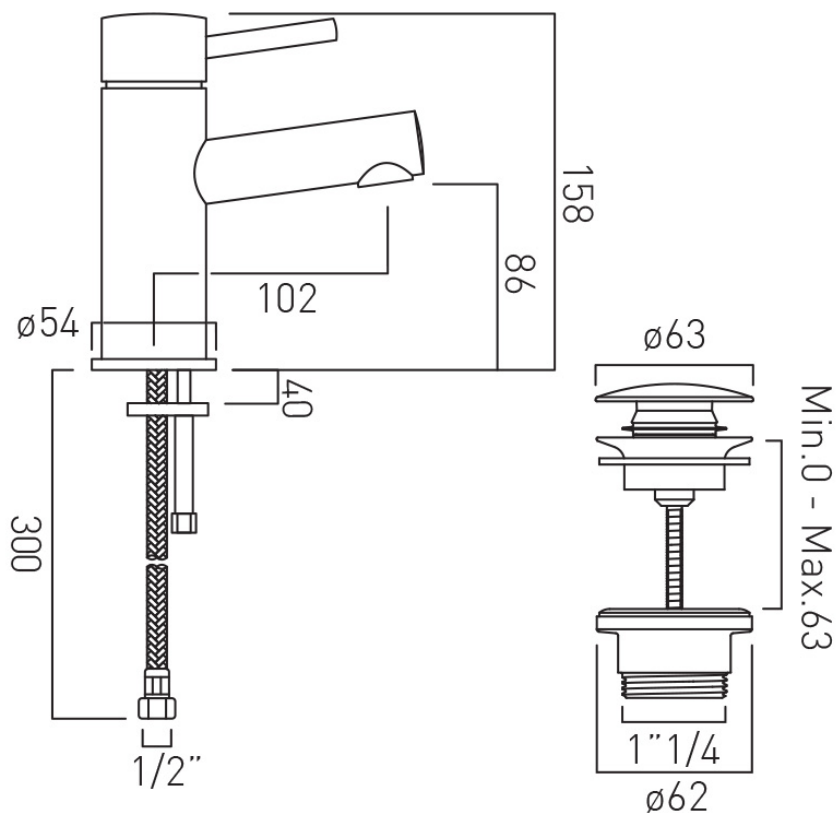

No

WITH WATER FLOW STRAIGHTENER

No

WITH WATER FLOW AERATOR

Yes

CONNECTIONS / FITTINGS

2 x 1/2" 400mm flexipipe connection

SPARE PARTS

ceramic cartridge CAR-K40A

DECK HOLE DRILL DIAMETER

35mm

WASTE

with Universal Basin Waste

STYLE

Round

MOUNTING

Deck Mounted

PLUMBING SYSTEM SUITABILITY

Gravity System, Pumped System, Combination Boiler, Pressurised System

TECHNICAL DRAWING

COLLECTION: ZOO

PRODUCT CODE: ZOO-100F/CC-C/P

tel: 01934 744466
email: sales@vado.com
www.vado.com