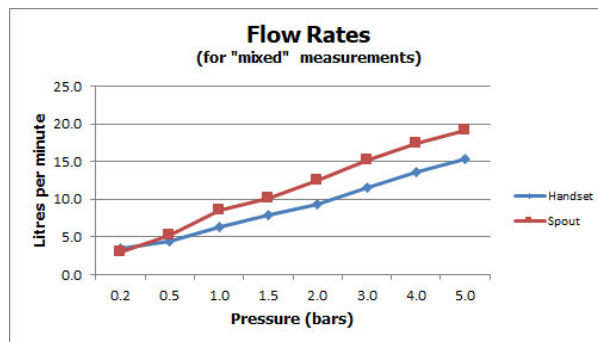

SPECIFICATION SHEET

COLLECTION: ZOO

PRODUCT CODE: Z00-232-CP

The flow rate displayed is calculated using ideal system conditions. This result should only be taken as an indication as the flow rate may vary depending on the specific in-situ configuration.

TAP TYPE

Bath Shower Mixer

WITH SWIVEL SPOUT

Spout Can Swivel or Be Fixed

WITH SHOWER KIT

Yes

WITH EASY-FIT BRACKETS

No