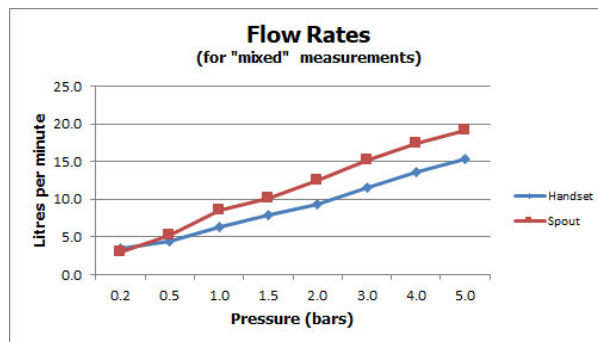

SPECIFICATION SHEET

COLLECTION: ZOO

PRODUCT CODE: Z00-232-CP

The flow rate displayed is calculated using ideal system conditions. This result should only be taken as an indication as the flow rate may vary depending on the specific in-situ configuration.

TAP TYPE

Bath Shower Mixer

PLUMBING SYSTEM SUITABILITY

Pumped System, Pressurised System

HOLES

4 Hole

MOUNTING

Deck Mounted