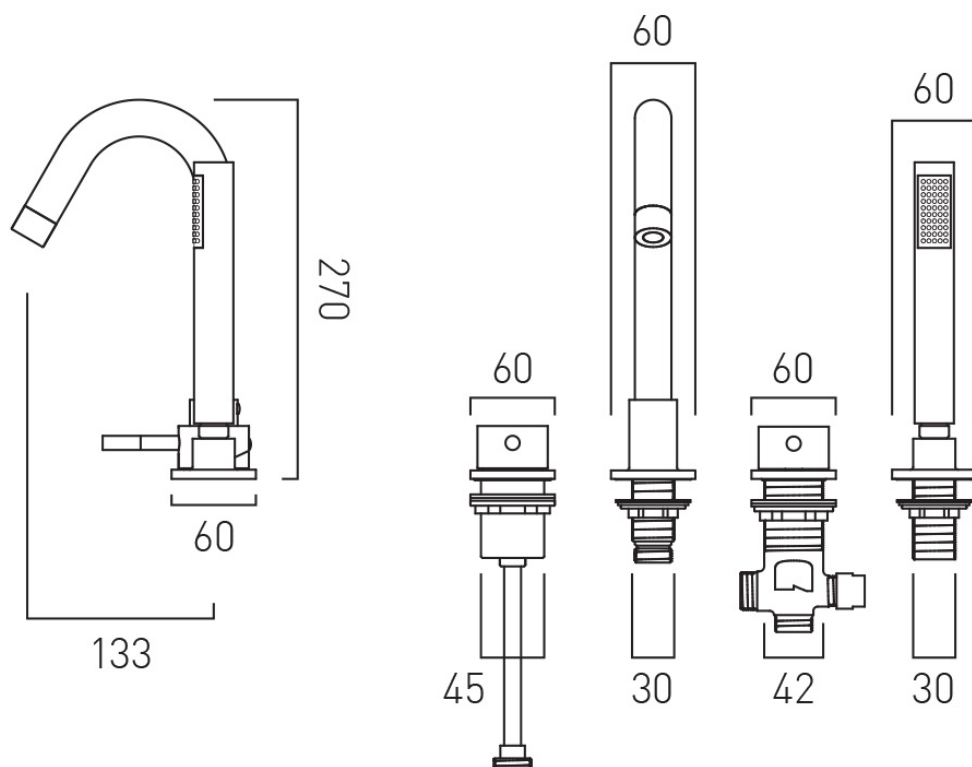

SPECIFICATION SHEET

COLLECTION: ZOO
PRODUCT CODE: ZOO-232-CP

MINIMUM OPERATING PRESSURE

3.0 Bar HP

MAXIMUM OPERATING PRESSURE

5.0 Bar HP

FLOW RATE AT 3.0 BAR FLOW PRESSURE

Spout: 15.2 l/min, Diverter: 11.6 l/min

GUARANTEE

15 Year Guarantee

tel: 01934 744466
email: sales@vado.com
www.vado.com

WHERE INSPIRATION FLOWS
TAPS | SHOWERS | ACCESSORIES

TECHNICAL DRAWING

COLLECTION: ZOO

PRODUCT CODE: ZOO-232-CP

tel: 01934 744466
email: sales@vado.com
www.vado.com