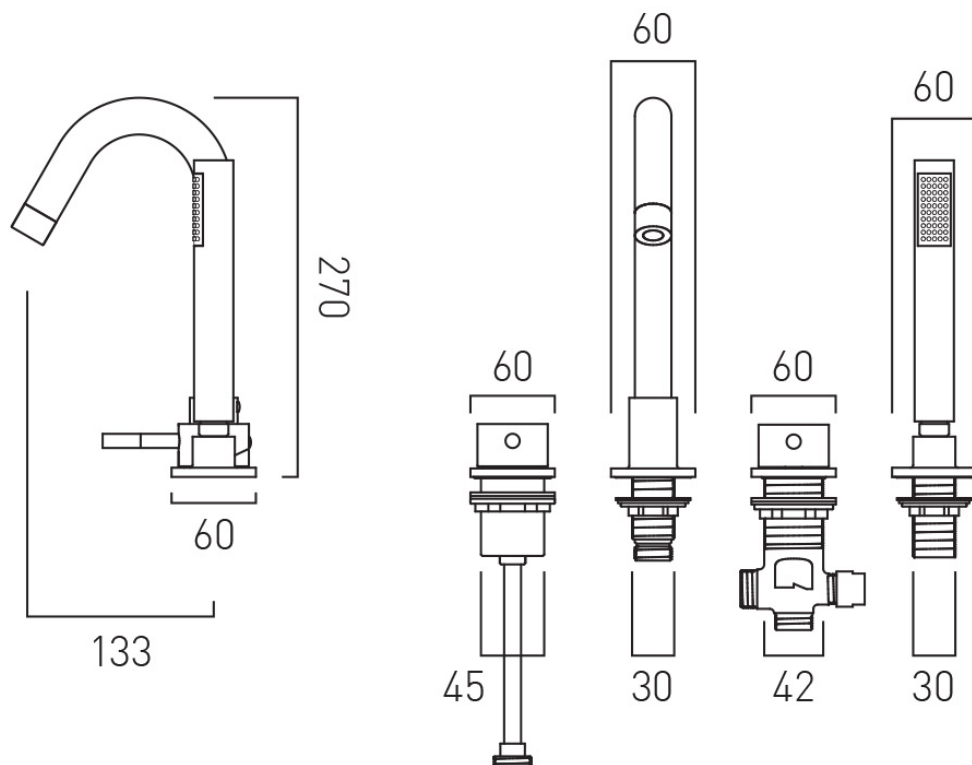

SPECIFICATION SHEET

COLLECTION: ZOO
PRODUCT CODE: ZOO-232-CP

MINIMUM OPERATING PRESSURE

3.0 Bar HP

MAXIMUM OPERATING PRESSURE

5.0 Bar HP

FLOW RATE AT 3.0 BAR FLOW PRESSURE

Spout: 15.2 l/min, Diverter: 11.6 l/min

GUARANTEE

15 Year Guarantee

tel: 01934 744466
email: sales@vado.com
www.vado.com

WHERE INSPIRATION FLOWS
TAPS | SHOWERS | ACCESSORIES

TECHNICAL DRAWING

COLLECTION: ZOO

PRODUCT CODE: ZOO-232-CP

tel: 01934 744466
email: sales@vado.com
www.vado.com