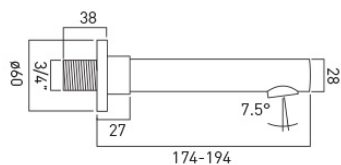

GUARANTEE

15 Year Guarantee

tel: 01934 744466
email: sales@vado.com
www.vado.com

WHERE INSPIRATION FLOWS
TAPS | SHOWERS | FURNITURE

TECHNICAL DRAWING

COLLECTION: Z00
PRODUCT CODE: Z00-140-C/P

tel: 01934 744466
email: sales@vado.com
www.vado.com