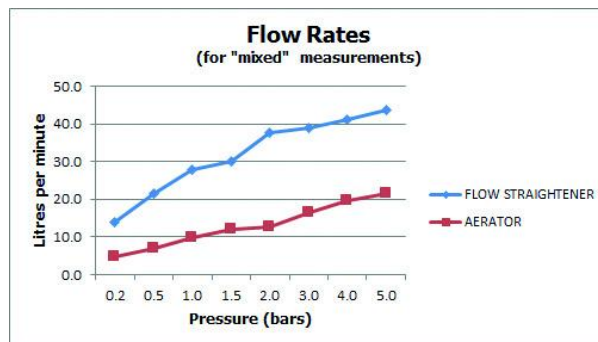

SPECIFICATION SHEET

COLLECTION: ZOO

PRODUCT CODE: Z00-140-C/P

The flow rate displayed is calculated using ideal system conditions. This result should only be taken as an indication as the flow rate may vary depending on the specific in-situ configuration.