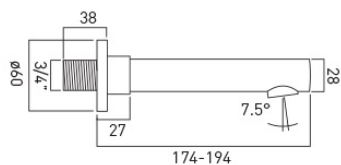

TECHNICAL DRAWING

COLLECTION: Z00

PRODUCT CODE: Z00-140-C/P