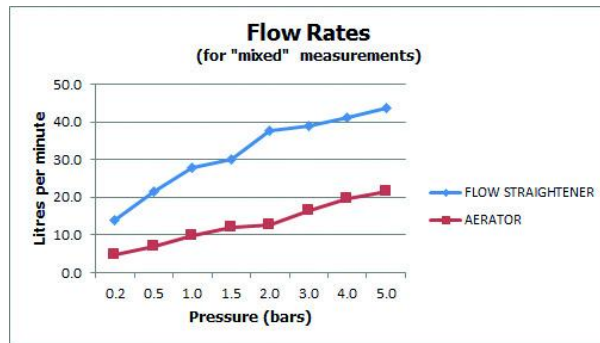

SPECIFICATION SHEET

COLLECTION: ZOO

PRODUCT CODE: ZOO-140-C/P

The flow rate displayed is calculated using ideal system conditions. This result should only be taken as an indication as the flow rate may vary depending on the specific in-situ configuration.

MINIMUM OPERATING PRESSURE

0.2 Bar LP

MAXIMUM OPERATING PRESSURE

5.0 Bar HP

FLOW RATE AT 3.0 BAR FLOW PRESSURE

Aerator: 16, Flow st: 39 l/min

STYLE

Round