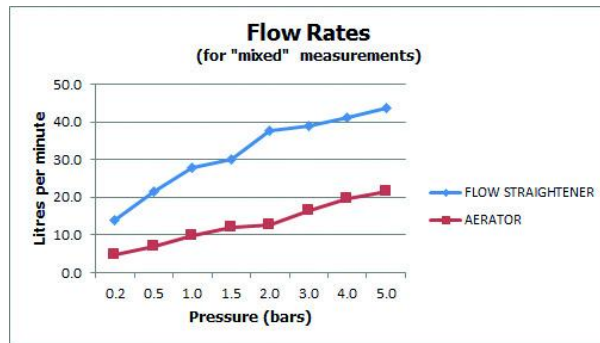

SPECIFICATION SHEET

COLLECTION: ZOO

PRODUCT CODE: Z00-140-C/P

The flow rate displayed is calculated using ideal system conditions. This result should only be taken as an indication as the flow rate may vary depending on the specific in-situ configuration.