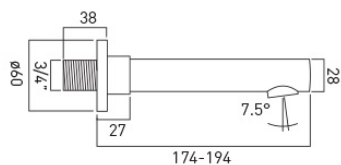

Aerator: 16, Flow st: 39 l/min

GUARANTEE

15 Year Guarantee

tel: 01934 744466
email: sales@vado.com
www.vado.com

WHERE INSPIRATION FLOWS
TAPS | SHOWERS | FURNITURE

TECHNICAL DRAWING

COLLECTION: Z00

PRODUCT CODE: Z00-140-C/P