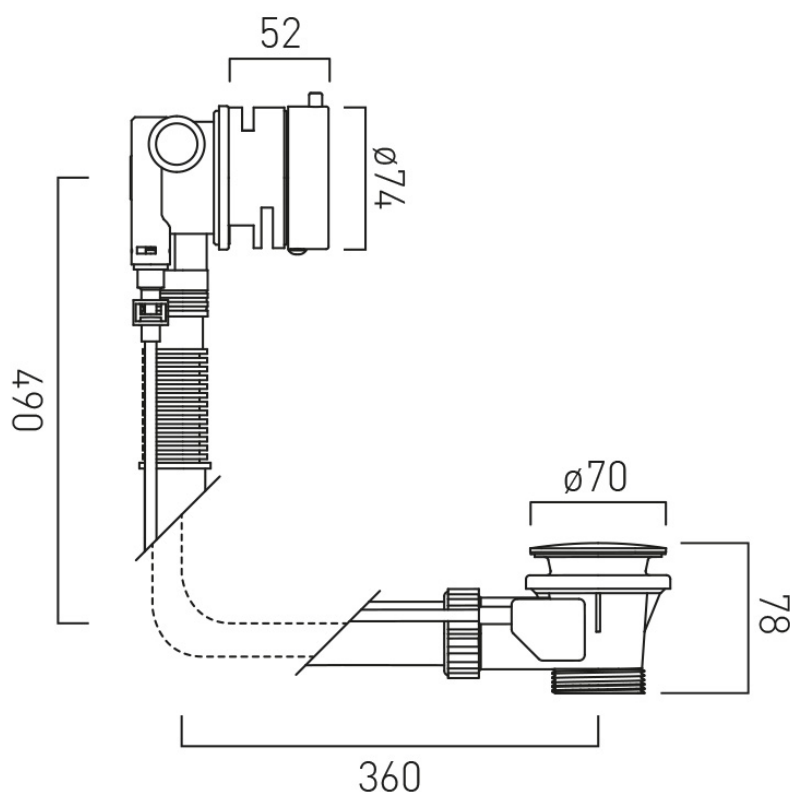

SPECIFICATION SHEET

COLLECTION:
PRODUCT CODE: WG-81552A-CP

TAP TYPE

Bath Filler

NOTES

maximum length 700mm with standard cable
extension kit sold separately to achieve 850mm
WG-7/8-CABLEEXT

WITH WATER FLOW STRAIGHTENER

COLLECTION:

PRODUCT CODE: WG-81552A-CP

tel: 01934 744466
email: sales@vado.com
www.vado.com

WHERE INSPIRATION FLOWS
TAPS | SHOWERS | FURNITURE

TECHNICAL DRAWING

COLLECTION:
PRODUCT CODE: WG-81552A-CP

tel: 01934 744466
email: sales@vado.com
www.vado.com