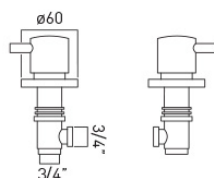

TECHNICAL DRAWING

COLLECTION: Z00

PRODUCT CODE: Z00-142/PR-3/4-C/P