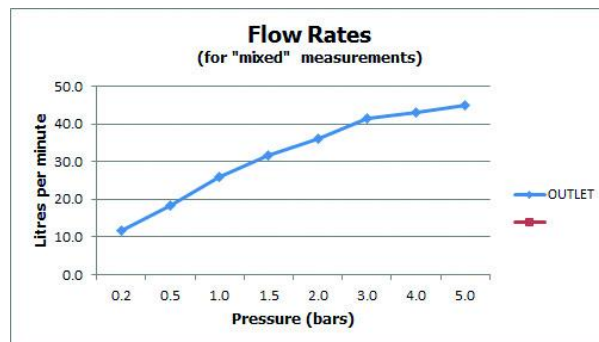

# SPECIFICATION SHEET

COLLECTION: ZOO

PRODUCT CODE: ZOO-142/PR-3/4-C/P

The flow rate displayed is calculated using ideal system conditions. This result should only be taken as an indication as the flow rate may vary depending on the specific in-situ configuration.