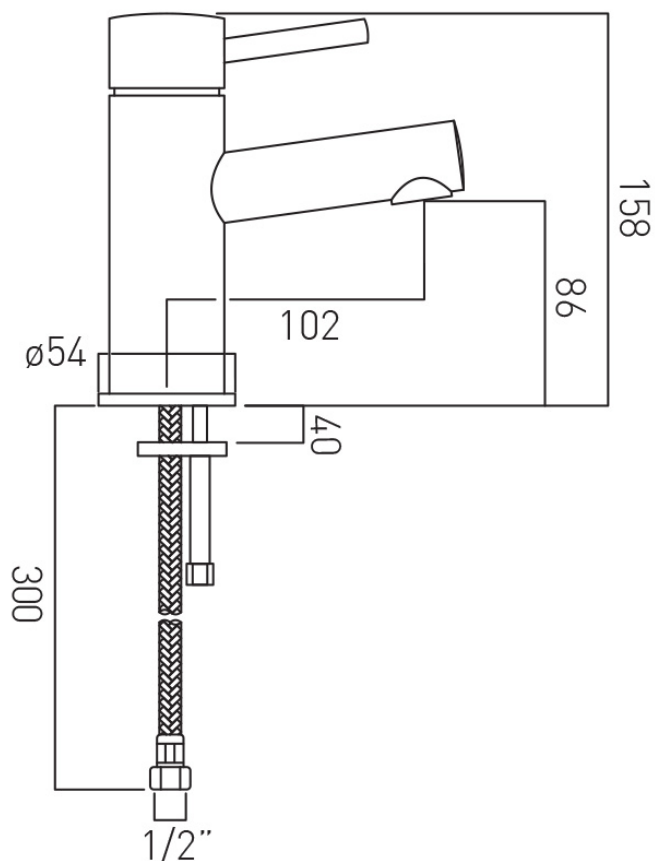

TECHNICAL DRAWING

COLLECTION: ZOO

PRODUCT CODE: ZOO-100F/SB-C/P

tel: 01934 744466
email: sales@vado.com
www.vado.com

WHERE INSPIRATION FLOWS
TAPS | SHOWERS | FURNITURE