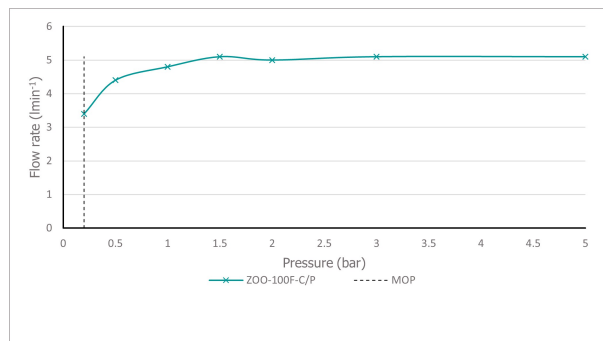

SPECIFICATION SHEET

COLLECTION: ZOO

PRODUCT CODE: ZOO-100F/SB-C/P

The flow rate displayed is calculated using ideal system conditions. This result should only be taken as an indication as the flow rate may vary depending on the specific in-situ configuration.

TAP TYPE

Basin Mixer

COLLECTION NAME

Zoo

FINISH

Chrome

RECOMMENDED FLOW REGULATOR

5 l/m flow regulator fitted as standard

MINIMUM OPERATING PRESSURE

0.2 Bar LP

MAXIMUM OPERATING PRESSURE

5.0 Bar HP

FLOW RATE AT 3.0 BAR FLOW PRESSURE

5.1 l/min

GUARANTEE

15 Year Guarantee