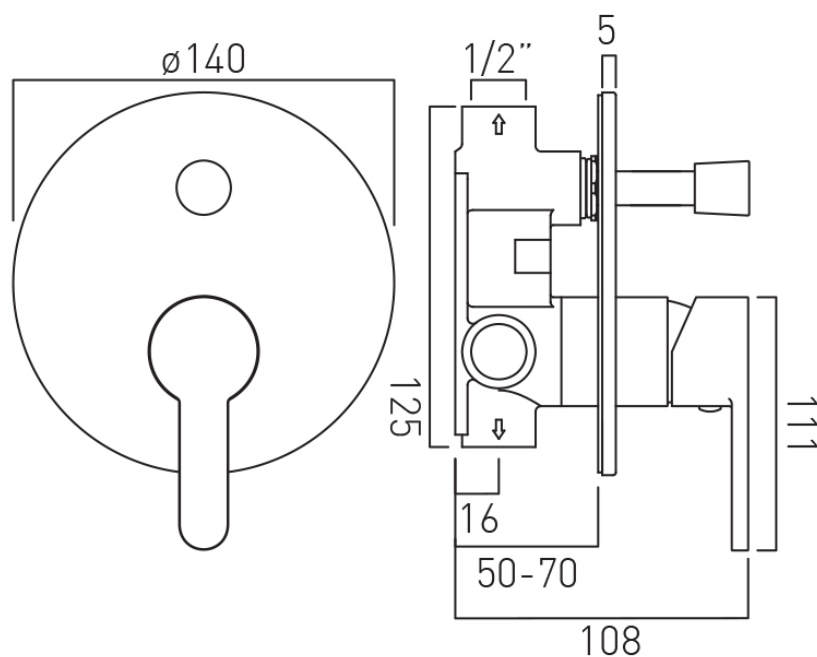

COMPATIBLE WITH EASY-FIX BRACKETS

No

WITH THERMOSTATIC TECHNOLOGY

No

INSTALLATION TOLERANCES

min-max wall mount 50-70mm

CONNECTIONS / FITTINGS

2 x 1/2" female inlets 2 x 1/2" female outlets

TECHNICAL DRAWING

COLLECTION: SENSE
PRODUCT CODE: SEN-147A-C/P

tel: 01934 744466
email: sales@vado.com
www.vado.com

WHERE INSPIRATION FLOWS
TAPS | SHOWERS | ACCESSORIES