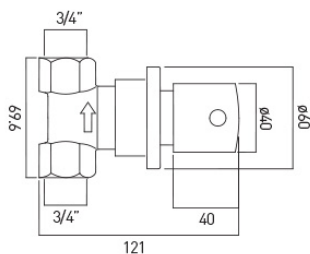

TECHNICAL DRAWING

COLLECTION: Z00

PRODUCT CODE: Z00-143-3/4-C/P