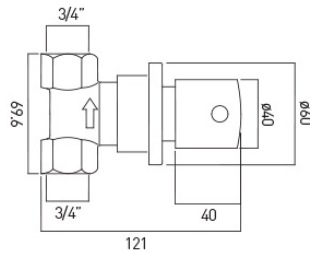

TECHNICAL DRAWING

COLLECTION: Z00

PRODUCT CODE: Z00-143-3/4-C/P