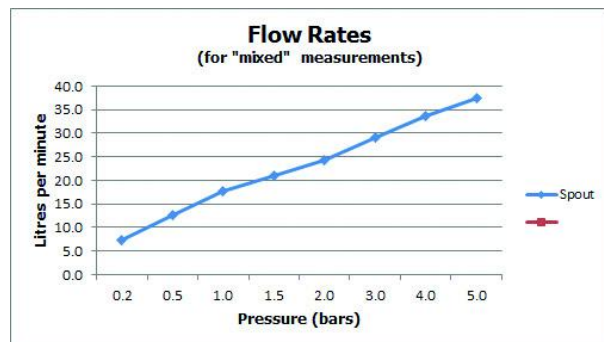

SPECIFICATION SHEET

COLLECTION: ZOO

PRODUCT CODE: Z00-143-3/4-C/P

The flow rate displayed is calculated using ideal system conditions. This result should only be taken as an indication as the flow rate may vary depending on the specific in-situ configuration.

MAXIMUM OPERATING PRESSURE

5.0 Bar HP

FLOW RATE AT 3.0 BAR FLOW PRESSURE

29 l/min

GUARANTEE

15 Year Guarantee

TECHNICAL DRAWING

COLLECTION: Z00