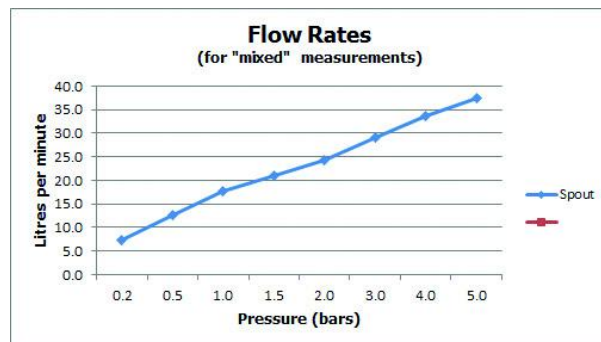

# SPECIFICATION SHEET

COLLECTION: ZOO

PRODUCT CODE: Z00-143-3/4-C/P

The flow rate displayed is calculated using ideal system conditions. This result should only be taken as an indication as the flow rate may vary depending on the specific in-situ configuration.