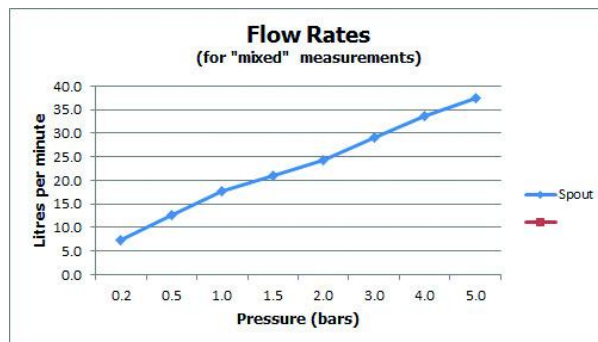

SPECIFICATION SHEET

COLLECTION: ZOO

PRODUCT CODE: Z00-143-3/4-C/P

The flow rate displayed is calculated using ideal system conditions. This result should only be taken as an indication as the flow rate may vary depending on the specific in-situ configuration.

MAXIMUM OPERATING PRESSURE

5.0 Bar HP

FLOW RATE AT 3.0 BAR FLOW PRESSURE

29 l/min

GUARANTEE

15 Year Guarantee

TECHNICAL DRAWING

COLLECTION: Z00