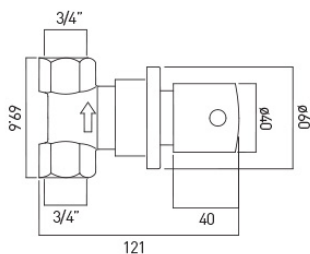

# SPECIFICATION SHEET

COLLECTION: Z00

PRODUCT CODE: Z00-143-3/4-C/P

MAXIMUM OPERATING PRESSURE

5.0 Bar HP

FLOW RATE AT 3.0 BAR FLOW PRESSURE

29 l/min

GUARANTEE

# TECHNICAL DRAWING

COLLECTION: ZOO

PRODUCT CODE: ZOO-143-3/4-C/P

tel: 01934 744466  
email: [sales@vado.com](mailto:sales@vado.com)  
[www.vado.com](http://www.vado.com)

WHERE INSPIRATION FLOWS  
TAPS | SHOWERS | ACCESSORIES