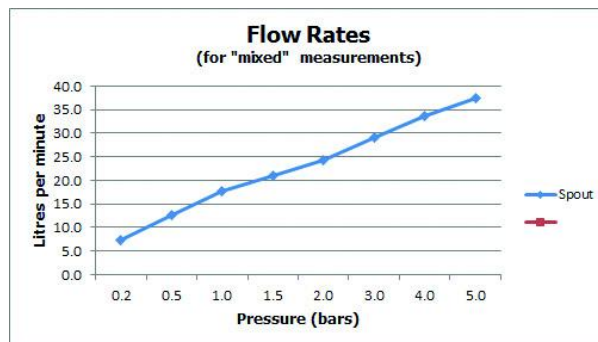

SPECIFICATION SHEET

COLLECTION: ZOO

PRODUCT CODE: Z00-143-3/4-C/P

The flow rate displayed is calculated using ideal system conditions. This result should only be taken as an indication as the flow rate may vary depending on the specific in-situ configuration.

MAXIMUM OPERATING PRESSURE

5.0 Bar HP

FLOW RATE AT 3.0 BAR FLOW PRESSURE

29 l/min

GUARANTEE

15 Year Guarantee

TECHNICAL DRAWING

COLLECTION: ZOO