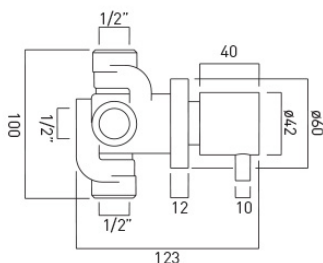

TECHNICAL DRAWING

COLLECTION: Z00
PRODUCT CODE: Z00-144/2-C/P