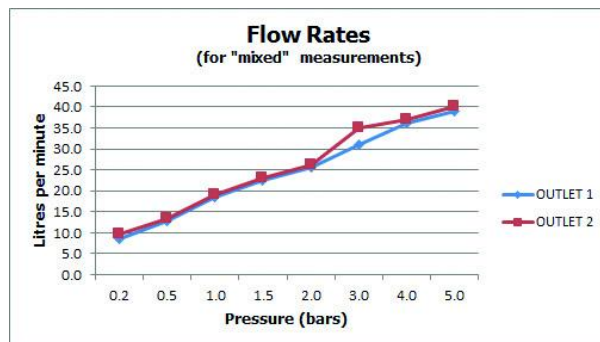

SPECIFICATION SHEET

COLLECTION: ZOO

PRODUCT CODE: ZOO-144/2-C/P

The flow rate displayed is calculated using ideal system conditions. This result should only be taken as an indication as the flow rate may vary depending on the specific in-situ configuration.

0.2 Bar LP

MAXIMUM OPERATING PRESSURE

5.0 Bar HP

FLOW RATE AT 3.0 BAR FLOW PRESSURE

Outlet 1: 31 l/min, Outlet 2: 35 l/min

GUARANTEE

15 Year Guarantee

TECHNICAL DRAWING