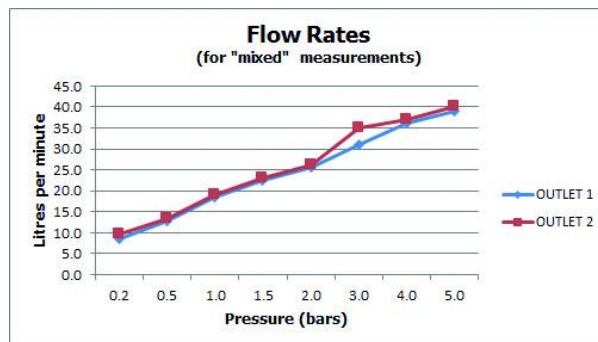

SPECIFICATION SHEET

COLLECTION: ZOO

PRODUCT CODE: ZOO-144/2-C/P

The flow rate displayed is calculated using ideal system conditions. This result should only be taken as an indication as the flow rate may vary depending on the specific in-situ configuration.