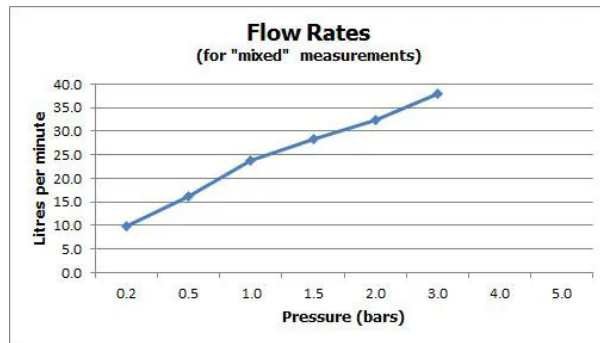

# SPECIFICATION SHEET

COLLECTION: GEO

PRODUCT CODE: GEO-143-3/4-C/P

The flow rate displayed is calculated using ideal system conditions. This result should only be taken as an indication as the flow rate may vary depending on the specific in-situ configuration.