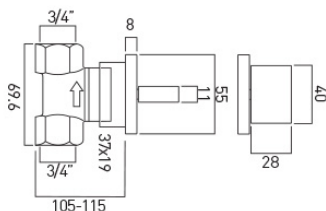

# TECHNICAL DRAWING

COLLECTION: GEO

PRODUCT CODE: GEO-143-3/4-C/P

tel: 01934 744466  
email: sales@vado.com  
www.vado.com

WHERE INSPIRATION FLOWS  
TAPS | SHOWERS | FURNITURE