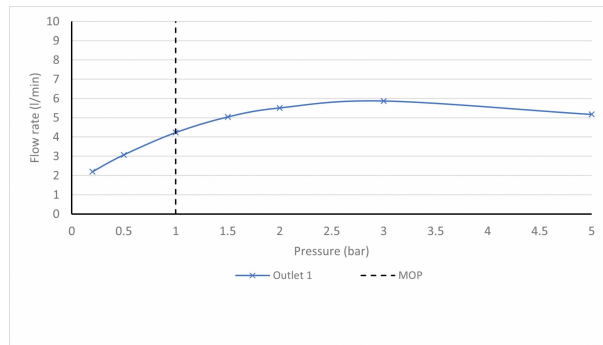

SPECIFICATION SHEET

COLLECTION: ARRONDI
PRODUCT CODE: ARR-100/SB-CP

The flow rate displayed is calculated using ideal system conditions. This result should only be taken as an indication as the flow rate may vary depending on the specific in-situ configuration.

TAP TYPE

Basin Mixer

COLLECTION NAME

Arrondi

FINISH

Chrome

RECOMMENDED FLOW REGULATOR

5 l/min flow regulator fitted as standard