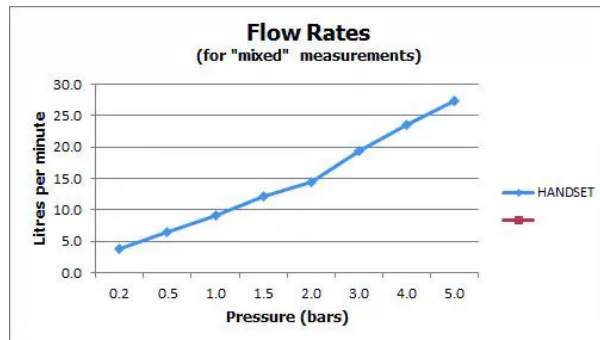

SPECIFICATION SHEET

COLLECTION: ZOO

PRODUCT CODE: ZOO-DECKKIT-C/P

The flow rate displayed is calculated using ideal system conditions. This result should only be taken as an indication as the flow rate may vary depending on the specific in-situ configuration.