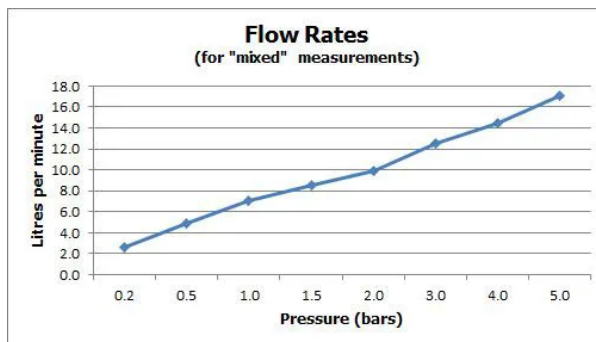

SPECIFICATION SHEET

COLLECTION: NOTION

PRODUCT CODE: NOT-DECKKIT-C/P

The flow rate displayed is calculated using ideal system conditions. This result should only be taken as an indication as the flow rate may vary depending on the specific in-situ configuration.