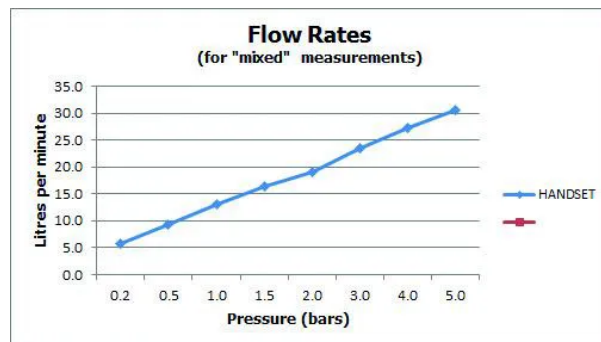

SPECIFICATION SHEET

COLLECTION: ZOO

PRODUCT CODE: ZOO-SFMK-C/P

The flow rate displayed is calculated using ideal system conditions. This result should only be taken as an indication as the flow rate may vary depending on the specific in-situ configuration.