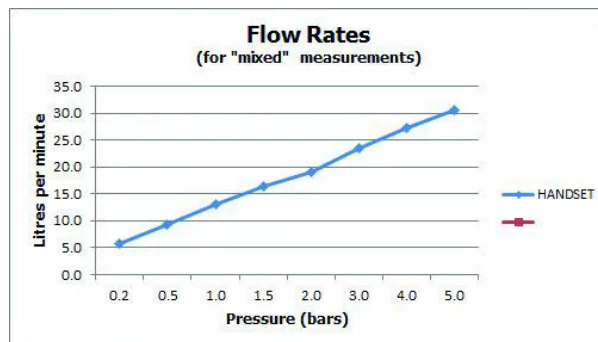

# SPECIFICATION SHEET

COLLECTION: ZOO

PRODUCT CODE: ZOO-SFMK-C/P

The flow rate displayed is calculated using ideal system conditions. This result should only be taken as an indication as the flow rate may vary depending on the specific in-situ configuration.