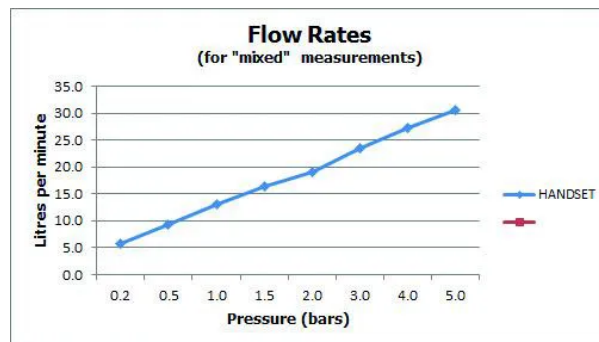

SPECIFICATION SHEET

COLLECTION: ZOO

PRODUCT CODE: ZOO-SFMK-C/P

The flow rate displayed is calculated using ideal system conditions. This result should only be taken as an indication as the flow rate may vary depending on the specific in-situ configuration.