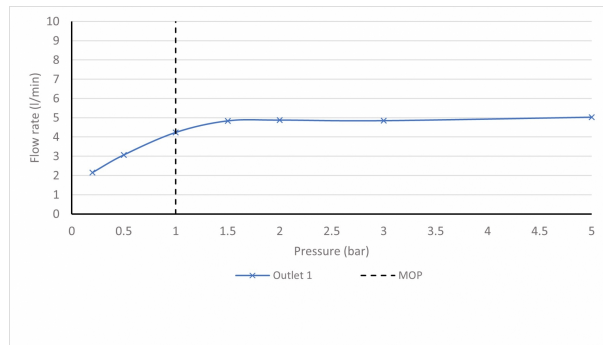

SPECIFICATION SHEET

COLLECTION: ARRONDI
PRODUCT CODE: ARR-100E/SB-CP

The flow rate displayed is calculated using ideal system conditions. This result should only be taken as an indication as the flow rate may vary depending on the specific in-situ configuration.

TAP TYPE

Basin Mixer

COLLECTION NAME

Arrondi

FINISH

Chrome

RECOMMENDED FLOW REGULATOR

5 l/min flow regulator fitted as standard