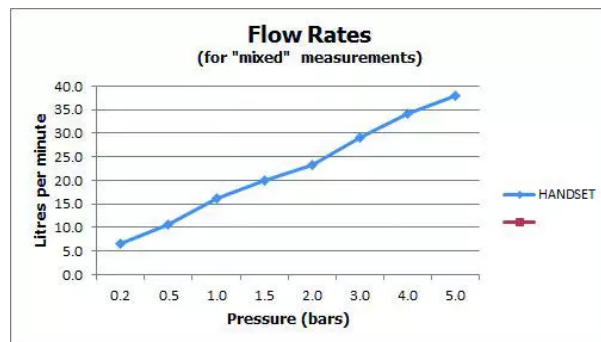

# SPECIFICATION SHEET

COLLECTION: ZOO

PRODUCT CODE: ZOO-SFMKW0-C/P

The flow rate displayed is calculated using ideal system conditions. This result should only be taken as an indication as the flow rate may vary depending on the specific in-situ configuration.