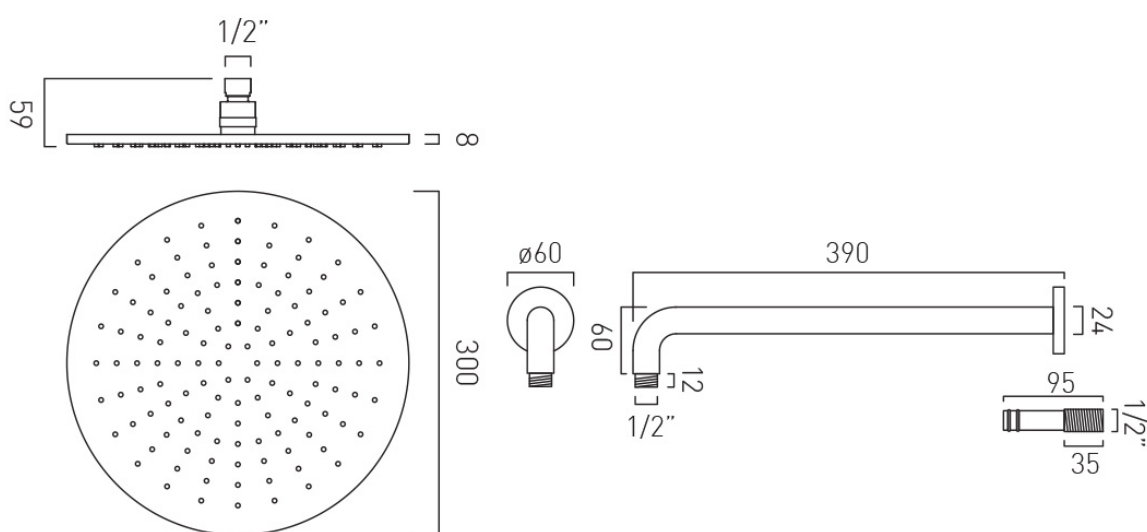

SPECIFICATION SHEET

COLLECTION: NEBULA
PRODUCT CODE: NEB-RO/30-SA-CP

SHOWER TYPE

Shower Head

PLUMBING SYSTEM SUITABILITY

Pumped System, Combination Boiler, Pressurised System

MOUNTING

Wall Mounted

WITH SHOWER ARM

1

SHOWER HEAD SIZE

300mm (12") diameter

SPECIFICATION SHEET

COLLECTION: NEBULA
PRODUCT CODE: NEB-RO/30-SA-CP

COLLECTION NAME

Nebula

tel: 01934 744466
email: sales@vado.com
www.vado.com

WHERE INSPIRATION FLOWS
TAPS | SHOWERS | FURNITURE

TECHNICAL DRAWING

COLLECTION: NEBULA
PRODUCT CODE: NEB-RO/30-SA-CP

tel: 01934 744466
email: sales@vado.com
www.vado.com