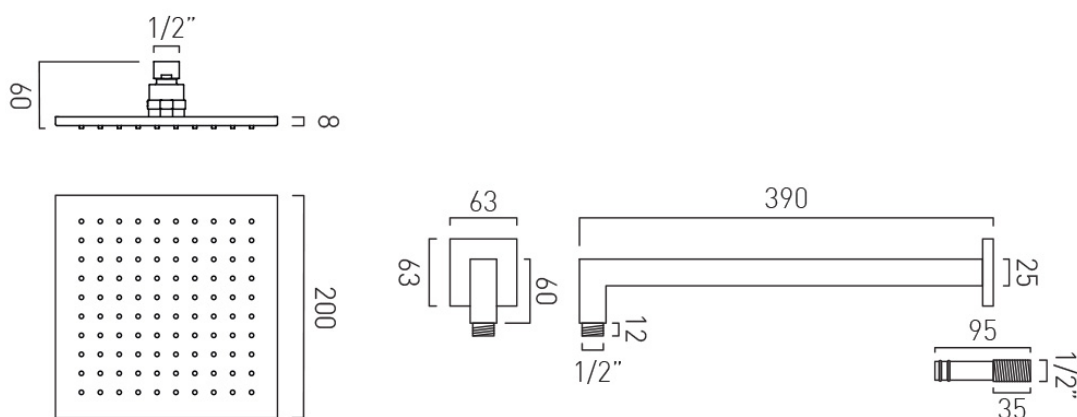

SPECIFICATION SHEET

COLLECTION: NEBULA
PRODUCT CODE: NEB-RO/20-SA-CP

SHOWER TYPE

Shower Head

PLUMBING SYSTEM SUITABILITY

Gravity System, Pumped System, Combination Boiler, Pressurised System

MOUNTING

Wall Mounted

WITH SHOWER ARM

1

SHOWER HEAD SIZE

200mm (8") diameter

tel: 01934 744466
email: sales@vado.com
www.vado.com

WHERE INSPIRATION FLOWS
TAPS | SHOWERS | FURNITURE

SPECIFICATION SHEET

COLLECTION: NEBULA
PRODUCT CODE: NEB-RO/20-SA-CP

GUARANTEE

15 Year Guarantee

tel: 01934 744466
email: sales@vado.com
www.vado.com

WHERE INSPIRATION FLOWS
TAPS | SHOWERS | FURNITURE

TECHNICAL DRAWING

COLLECTION: NEBULA
PRODUCT CODE: NEB-RO/20-SA-CP

tel: 01934 744466
email: sales@vado.com
www.vado.com