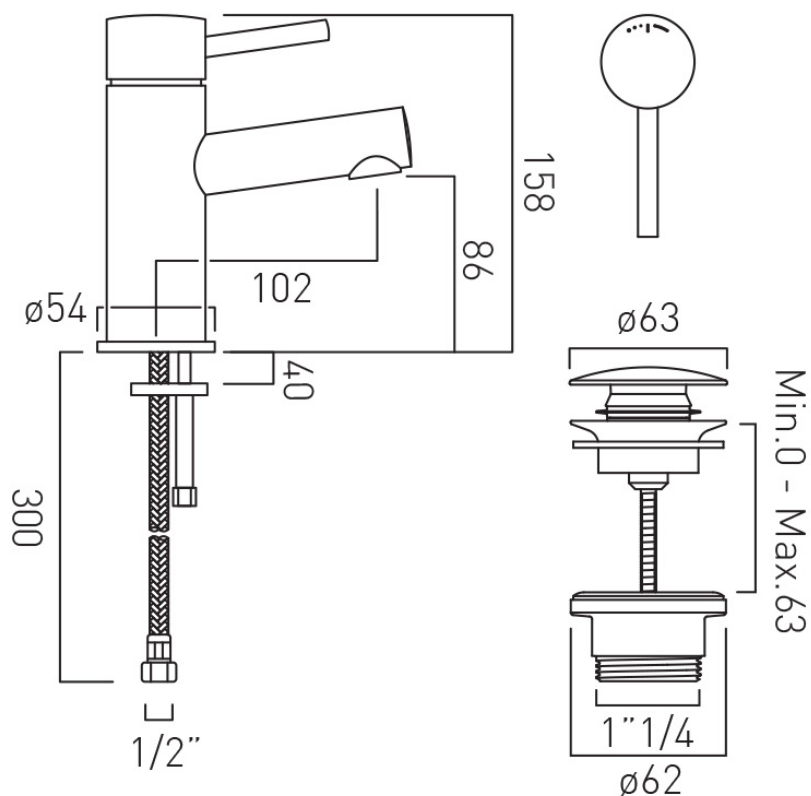

Yes

WITH WATER FLOW STRAIGHTENER

No

WITH WATER FLOW AERATOR

Yes

CONNECTIONS / FITTINGS

2 x 1/2" 400mm flexipipe connection

SPARE PARTS

ceramic cartridge C-0010-C40

DECK HOLE DRILL DIAMETER

35mm

WASTE

with Universal Basin Waste

STYLE

Round

MOUNTING

Deck Mounted

PLUMBING SYSTEM SUITABILITY

Gravity System, Pumped System, Combination Boiler, Pressurised System

TECHNICAL DRAWING

COLLECTION: ZOO

PRODUCT CODE: ZOO-100FW/CC-CP

tel: 01934 744466
email: sales@vado.com
www.vado.com