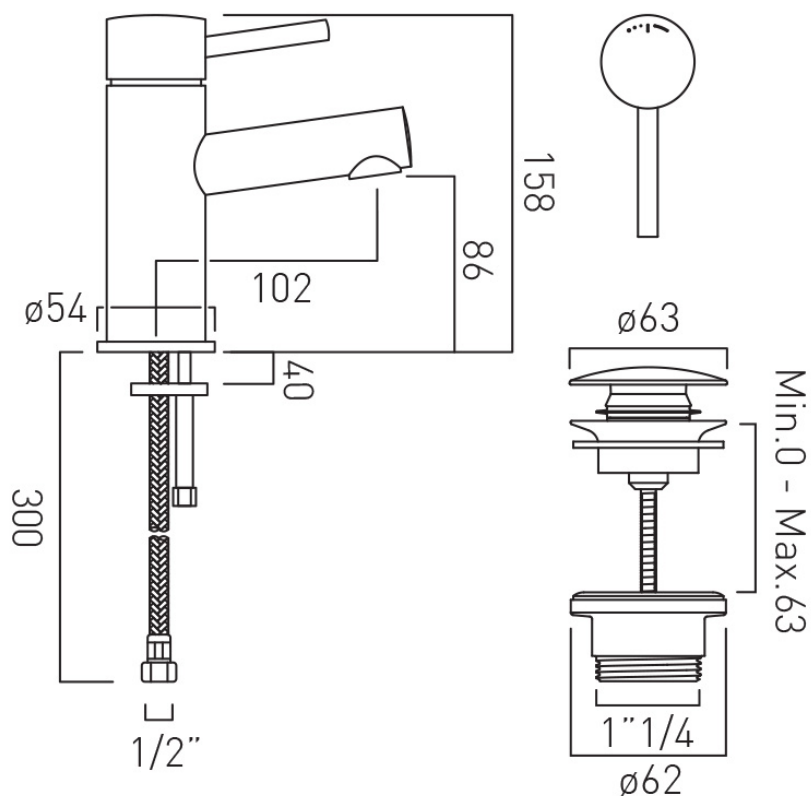

TECHNICAL DRAWING

COLLECTION: ZOO

PRODUCT CODE: ZOO-100FW/CC-CP

tel: 01934 744466
email: sales@vado.com
www.vado.com

WHERE INSPIRATION FLOWS
TAPS | SHOWERS | ACCESSORIES