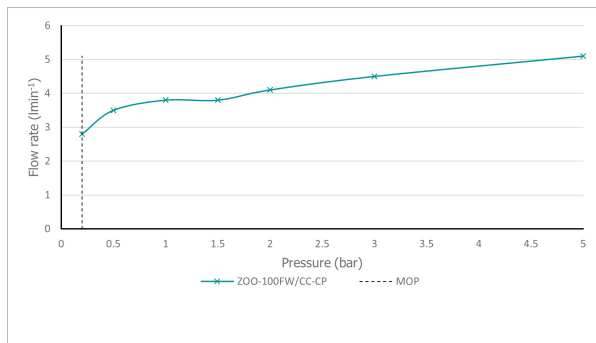

SPECIFICATION SHEET

COLLECTION: ZOO

PRODUCT CODE: ZOO-100FW/CC-CP

ecoturn®

The flow rate displayed is calculated using ideal system conditions. This result should only be taken as an indication as the flow rate may vary depending on the specific in-situ configuration.

TAP TYPE

Basin Mixer

COLLECTION NAME

Zoo

FINISH

Chrome

RECOMMENDED FLOW REGULATOR

5 l/m flow regulator fitted as standard

MINIMUM OPERATING PRESSURE

0.2 Bar LP

MAXIMUM OPERATING PRESSURE

5.0 Bar HP

FLOW RATE AT 3.0 BAR FLOW PRESSURE

5.1 l/min

GUARANTEE

15 Year Guarantee