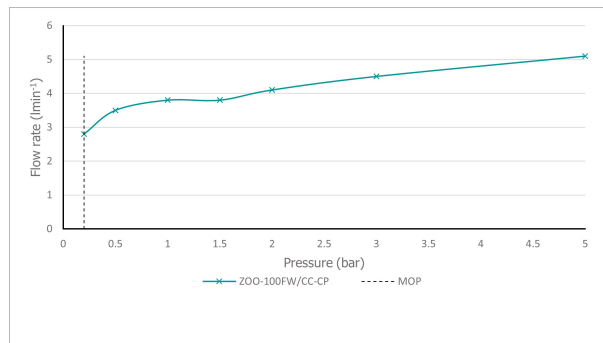

SPECIFICATION SHEET

COLLECTION: ZOO

PRODUCT CODE: ZOO-100FW/CC-CP

ecoturn®

TAP TYPE

Basin Mixer

COLLECTION NAME

Zoo

FINISH

Chrome

RECOMMENDED FLOW REGULATOR

5 l/m flow regulator fitted as standard

MINIMUM OPERATING PRESSURE

0.2 Bar LP

MAXIMUM OPERATING PRESSURE

5.0 Bar LP

FLOW RATE AT 3.0 BAR FLOW PRESSURE

5.1 l/min

GUARANTEE

15 Year Guarantee

HANDLES

Single Lever

tel: 01934 744466
email: sales@vado.com
www.vado.com

WHERE INSPIRATION FLOWS
TAPS | SHOWERS | ACCESSORIES

Yes

CONNECTIONS / FITTINGS

2 x 1/2" 400mm flexipipe connection

SPARE PARTS

ceramic cartridge C-0010-C40

DECK HOLE DRILL DIAMETER

35mm

WASTE