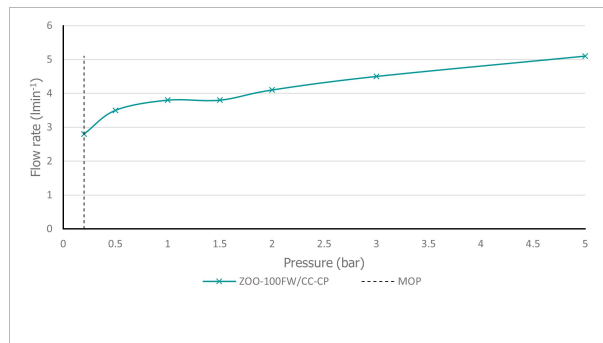

SPECIFICATION SHEET

COLLECTION: ZOO

PRODUCT CODE: ZOO-100FW/CC-CP

ecoturn®

The flow rate displayed is calculated using ideal system conditions. This result should only be taken as an indication as the flow rate may vary depending on the specific in-situ configuration.

TAP TYPE

Basin Mixer

COLLECTION NAME

Zoo

FINISH

Chrome

RECOMMENDED FLOW REGULATOR

5 l/m flow regulator fitted as standard

MINIMUM OPERATING PRESSURE

0.2 Bar LP

MAXIMUM OPERATING PRESSURE

5.0 Bar HP

FLOW RATE AT 3.0 BAR FLOW PRESSURE

5.1 l/min

GUARANTEE

15 Year Guarantee