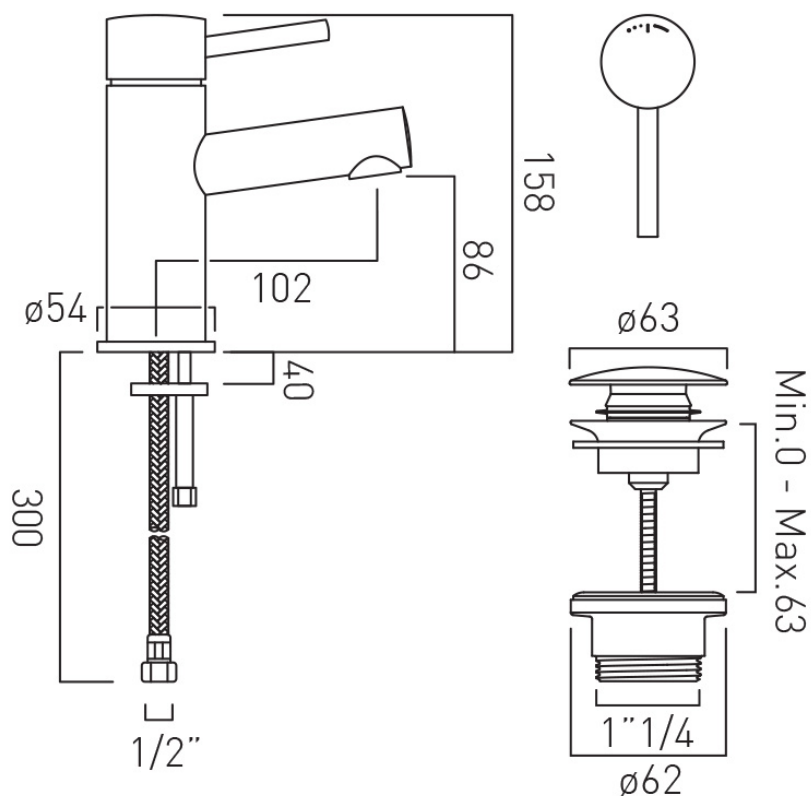

No

WITH WATER FLOW AERATOR

Yes

CONNECTIONS / FITTINGS

2 x 1/2" 400mm flexipipe connection

DECK HOLE DRILL DIAMETER

35mm

SPARE PARTS

Ceramic cartridge C-001-C40

STYLE

Round

TECHNICAL DRAWING

COLLECTION: ZOO

PRODUCT CODE: ZOO-100FW/CC-CP

tel: 01934 744466
email: sales@vado.com
www.vado.com

WHERE INSPIRATION FLOWS
TAPS | SHOWERS | FURNITURE