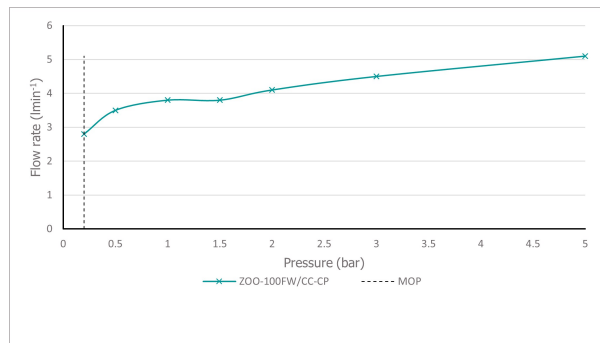

SPECIFICATION SHEET

COLLECTION: ZOO

PRODUCT CODE: ZOO-100FW/CC-CP

ecoturn®

The flow rate displayed is calculated using ideal system conditions. This result should only be taken as an indication as the flow rate may vary depending on the specific in-situ configuration.

PLUMBING SYSTEM SUITABILITY

Gravity System, Pumped System, Combination Boiler, Pressurised System

MINIMUM OPERATING PRESSURE

0.2 Bar LP

MAXIMUM OPERATING PRESSURE

5.0 Bar HP

HANDLES

Single Lever

With Universal Basin Waste

FLOW RATE AT 3.0 BAR FLOW PRESSURE

5.1 l/min

RECOMMENDED FLOW REGULATOR

5 l/m flow regulator fitted as standard

WITH ECOTURN COLD START TECHNOLOGY

Yes

WITH WATER FLOW STRAIGHTENER