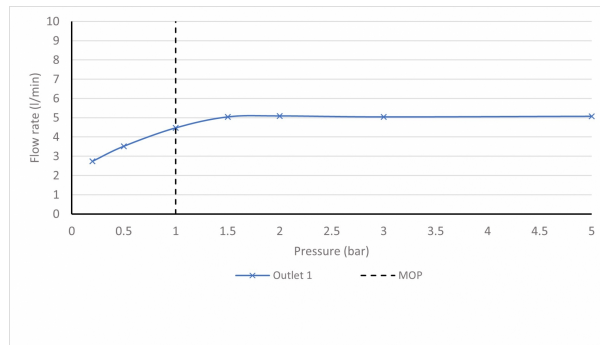

# SPECIFICATION SHEET

COLLECTION: ARRONDI  
PRODUCT CODE: ARR-101-CP

The flow rate displayed is calculated using ideal system conditions. This result should only be taken as an indication as the flow rate may vary depending on the specific in-situ configuration.