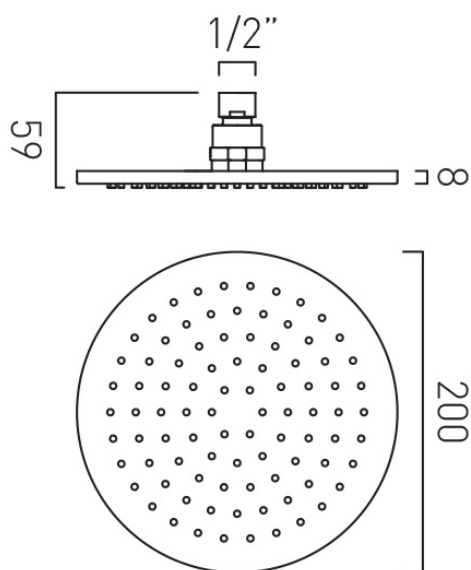

SPECIFICATION SHEET

COLLECTION: NEBULA
PRODUCT CODE: NEB-RO/20-CP

SHOWER TYPE

Shower Head

RUB-CLEAN NOZZLES

Yes

PLUMBING SYSTEM SUITABILITY

Gravity System, Pumped System, Combination Boiler, Pressurised System

SELF-CLEANING

No

CONNECTIONS / FITTINGS

1/2" female inlet

SHOWER HEAD SIZE

200mm (8") diameter

WITH AIR-INJECTION TECHNOLOGY

No

tel: 01934 744466
email: sales@vado.com
www.vado.com

WHERE INSPIRATION FLOWS
TAPS | SHOWERS | ACCESSORIES

TECHNICAL DRAWING

COLLECTION: NEBULA
PRODUCT CODE: NEB-R0/20-CP

tel: 01934 744466
email: sales@vado.com
www.vado.com