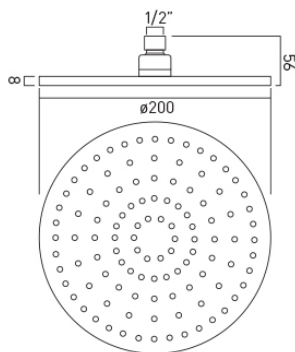

TECHNICAL DRAWING

COLLECTION: ATMOSPHERE

PRODUCT CODE: ATM-HEAD/RO/B-C/P