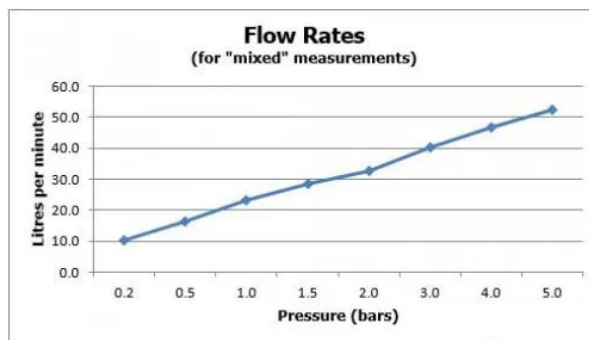

# SPECIFICATION SHEET

COLLECTION: OMIKA

PRODUCT CODE: OMI-WMHEAD-C/P

The flow rate displayed is calculated using ideal system conditions. This result should only be taken as an indication as the flow rate may vary depending on the specific in-situ configuration.