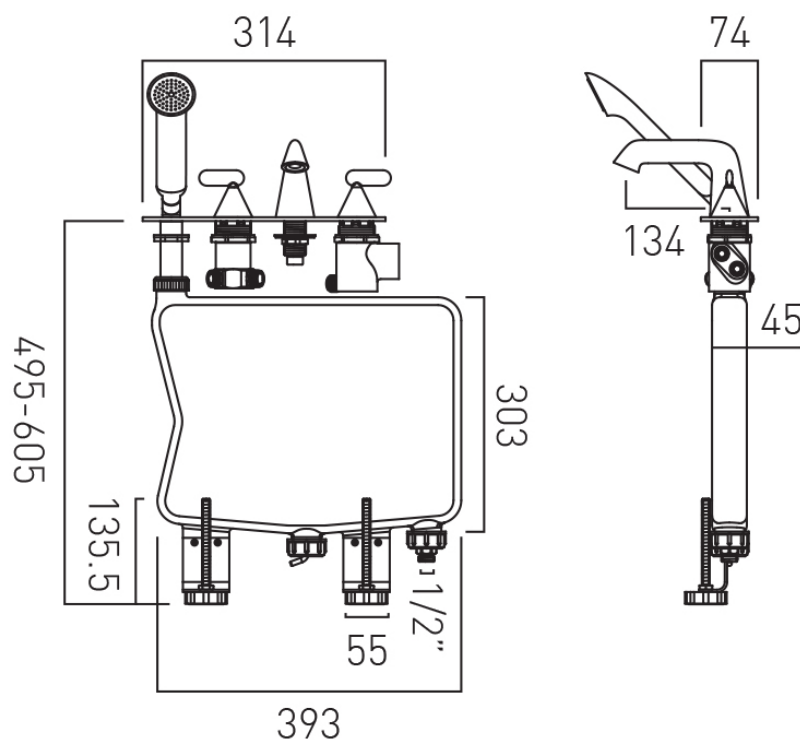

TECHNICAL DRAWING

COLLECTION: ARRONDI
PRODUCT CODE: ARR-132T-CP

tel: 01934 744466
email: sales@vado.com
www.vado.com

WHERE INSPIRATION FLOWS
TAPS | SHOWERS | ACCESSORIES