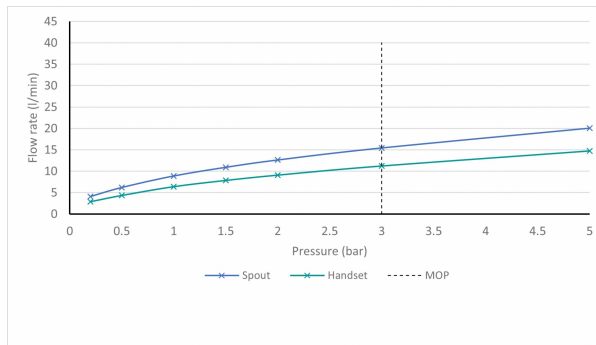

# SPECIFICATION SHEET

COLLECTION: ARRONDI  
PRODUCT CODE: ARR-132T-CP

The flow rate displayed is calculated using ideal system conditions. This result should only be taken as an indication as the flow rate may vary depending on the specific in-situ configuration.