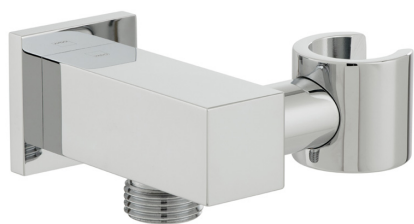

SPECIFICATION SHEET

COLLECTION: MIX
PRODUCT CODE: MIX-WE02-CP

COLLECTION NAME

Mix

WITH OUTLET / BRACKET

with Bracket

FINISH

Chrome

GUARANTEE

15 Year Guarantee

MOUNTING

Wall Mounted

CONNECTIONS / FITTINGS

1/2" threaded inlet 1/2" threaded outlet

tel: 01934 744466
email: sales@vado.com
www.vado.com

WHERE INSPIRATION FLOWS
TAPS | SHOWERS | FURNITURE