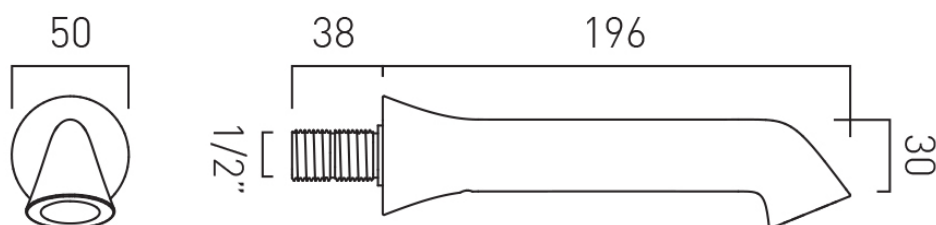

TECHNICAL DRAWING

COLLECTION: ARRONDI
PRODUCT CODE: ARR-140-CP

tel: 01934 744466
email: sales@vado.com
www.vado.com

WHERE INSPIRATION FLOWS
TAPS | SHOWERS | FURNITURE