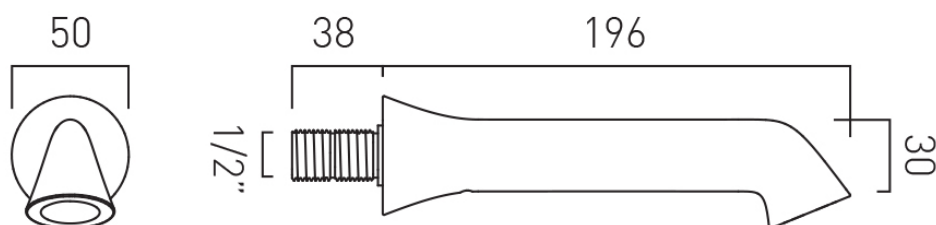

TECHNICAL DRAWING

COLLECTION: ARRONDI
PRODUCT CODE: ARR-140-CP

tel: 01934 744466
email: sales@vado.com
www.vado.com

WHERE INSPIRATION FLOWS
TAPS | SHOWERS | ACCESSORIES