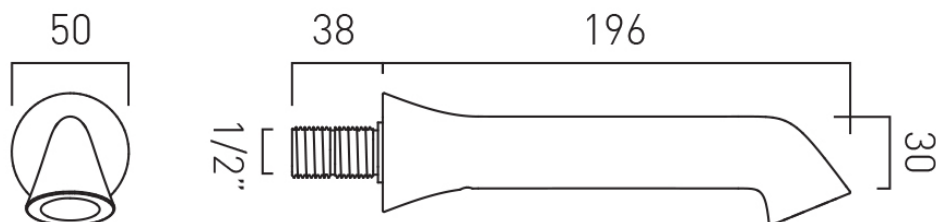

TECHNICAL DRAWING

COLLECTION: ARRONDI
PRODUCT CODE: ARR-140-CP

tel: 01934 744466
email: sales@vado.com
www.vado.com

WHERE INSPIRATION FLOWS
TAPS | SHOWERS | FURNITURE