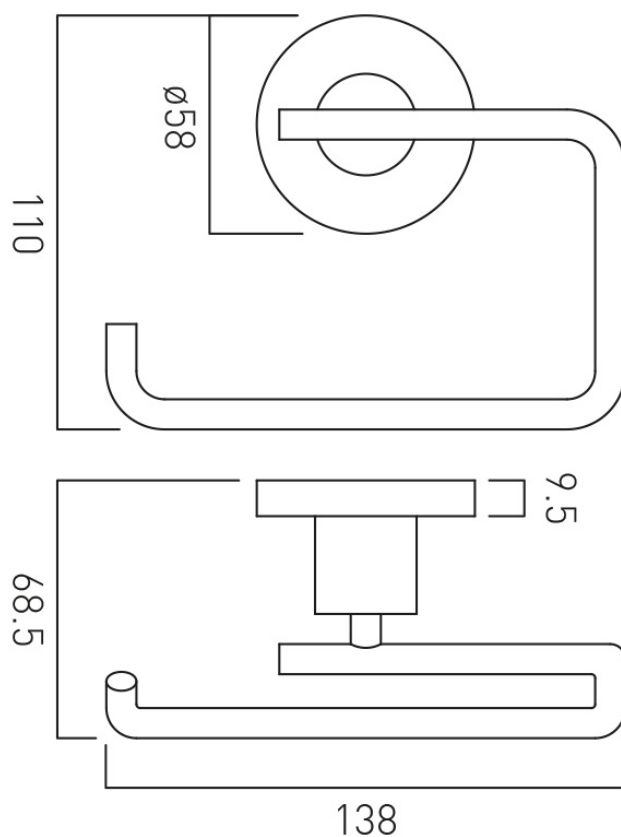

SPECIFICATION SHEET

COLLECTION: ELEMENTS
PRODUCT CODE: ELE-180-C/P

ACCESSORY TYPE

Toilet Roll Holder

COLLECTION NAME

Elements

FINISH

Chrome

GUARANTEE

15 Year Guarantee

MOUNTING

Wall Mounted

tel: 01934 744466
email: sales@vado.com
www.vado.com

WHERE INSPIRATION FLOWS
TAPS | SHOWERS | ACCESSORIES

SPECIFICATION SHEET

COLLECTION: ELEMENTS
PRODUCT CODE: ELE-180-C/P

tel: 01934 744466
email: sales@vado.com
www.vado.com

WHERE INSPIRATION FLOWS
TAPS | SHOWERS | ACCESSORIES

TECHNICAL DRAWING

COLLECTION: ELEMENTS
PRODUCT CODE: ELE-180-C/P

tel: 01934 744466
email: sales@vado.com
www.vado.com