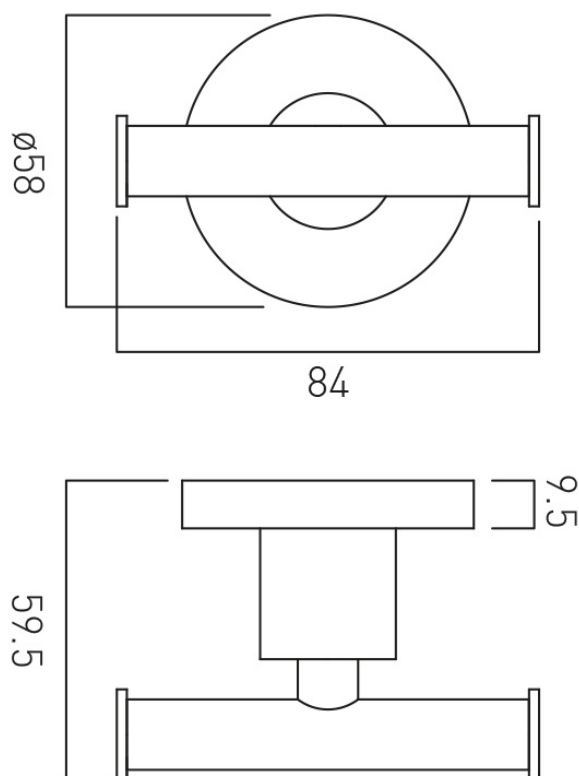

SPECIFICATION SHEET

COLLECTION: ELEMENTS
PRODUCT CODE: ELE-186-C/P

ACCESSORY TYPE

Robe Hook

COLLECTION NAME

Elements

FINISH

Chrome

GUARANTEE

15 Year Guarantee

MOUNTING

Wall Mounted

tel: 01934 744466
email: sales@vado.com
www.vado.com

WHERE INSPIRATION FLOWS
TAPS | SHOWERS | ACCESSORIES

SPECIFICATION SHEET

COLLECTION: ELEMENTS
PRODUCT CODE: ELE-186-C/P

tel: 01934 744466
email: sales@vado.com
www.vado.com

WHERE INSPIRATION FLOWS
TAPS | SHOWERS | ACCESSORIES

TECHNICAL DRAWING

COLLECTION: ELEMENTS
PRODUCT CODE: ELE-186-C/P

tel: 01934 744466
email: sales@vado.com
www.vado.com