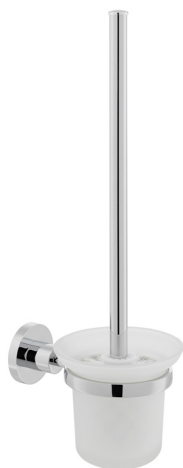

SPECIFICATION SHEET

COLLECTION: ELEMENTS
PRODUCT CODE: ELE-188-C/P

COLLECTION NAME

Elements

FINISH

Chrome

GUARANTEE

15 Year Guarantee

MOUNTING

Wall Mounted

tel: 01934 744466
email: sales@vado.com
www.vado.com

WHERE INSPIRATION FLOWS
TAPS | SHOWERS | ACCESSORIES

SPECIFICATION SHEET

COLLECTION: ELEMENTS
PRODUCT CODE: ELE-188-C/P

tel: 01934 744466
email: sales@vado.com
www.vado.com

WHERE INSPIRATION FLOWS
TAPS | SHOWERS | ACCESSORIES

TECHNICAL DRAWING

COLLECTION: ELEMENTS
PRODUCT CODE: ELE-188-C/P