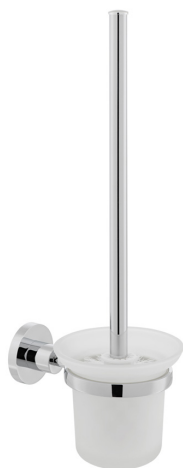

SPECIFICATION SHEET

COLLECTION: ELEMENTS
PRODUCT CODE: ELE-188-C/P

COLLECTION NAME

Elements

FINISH

Chrome

GUARANTEE

15 Year Guarantee

MOUNTING

Wall Mounted

tel: 01934 744466
email: sales@vado.com
www.vado.com

WHERE INSPIRATION FLOWS
TAPS | SHOWERS | FURNITURE

SPECIFICATION SHEET

COLLECTION: ELEMENTS
PRODUCT CODE: ELE-188-C/P

tel: 01934 744466
email: sales@vado.com
www.vado.com

WHERE INSPIRATION FLOWS
TAPS | SHOWERS | FURNITURE

TECHNICAL DRAWING

COLLECTION: ELEMENTS
PRODUCT CODE: ELE-188-C/P