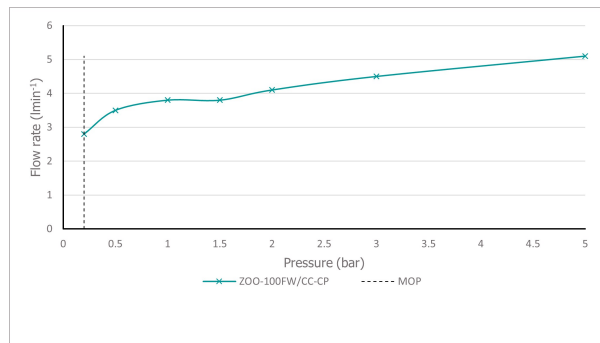

# SPECIFICATION SHEET

COLLECTION: ZOO

PRODUCT CODE: ZOO-100FW/SB-CP

The flow rate displayed is calculated using ideal system conditions. This result should only be taken as an indication as the flow rate may vary depending on the specific in-situ configuration.