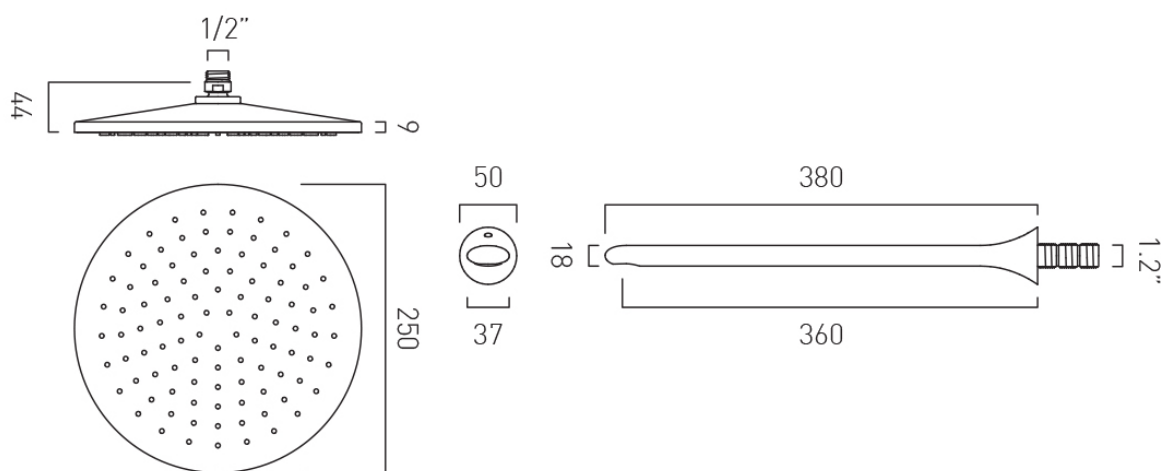

TECHNICAL DRAWING

COLLECTION: ARRONDI
PRODUCT CODE: ARR-HEAD/SA-CP

tel: 01934 744466
email: sales@vado.com
www.vado.com

WHERE INSPIRATION FLOWS
TAPS | SHOWERS | ACCESSORIES