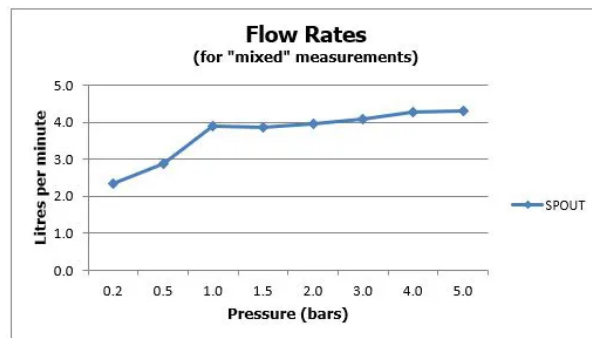

SPECIFICATION SHEET

COLLECTION: NOTION

PRODUCT CODE: IND-NOT200/SB-BRG

The flow rate displayed is calculated using ideal system conditions. This result should only be taken as an indication as the flow rate may vary depending on the specific in-situ configuration.

TAP TYPE

Basin Mixer

COLLECTION NAME

Notion

FINISH

Brushed Gold

RECOMMENDED FLOW REGULATOR

5 l/m flow regulator fitted as standard

MINIMUM OPERATING PRESSURE

1.0 Bar MP

MAXIMUM OPERATING PRESSURE

5.0 Bar HP

GUARANTEE

15 Year Guarantee

HANDLES

Single Lever

WITH ECOTURN COLD START TECHNOLOGY

No

tel: 01934 744466
email: sales@vado.com
www.vado.com

WHERE INSPIRATION FLOWS
TAPS | SHOWERS | ACCESSORIES