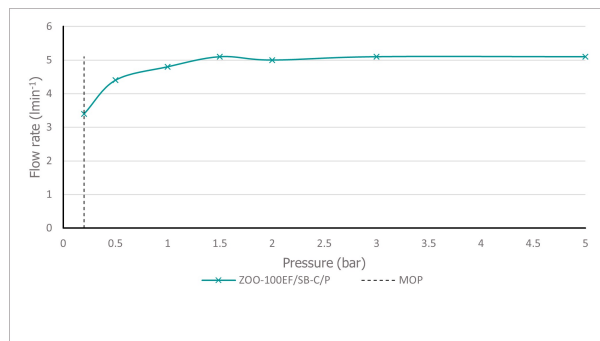

SPECIFICATION SHEET

COLLECTION: ZOO

PRODUCT CODE: ZOO-100EF/SB-C/P

The flow rate displayed is calculated using ideal system conditions. This result should only be taken as an indication as the flow rate may vary depending on the specific in-situ configuration.

TAP TYPE

Basin Mixer

COLLECTION NAME

Zoo

FINISH

Chrome

RECOMMENDED FLOW REGULATOR

5 l/m flow regulator fitted as standard

MINIMUM OPERATING PRESSURE

0.2 Bar LP

MAXIMUM OPERATING PRESSURE

5.0 Bar HP

FLOW RATE AT 3.0 BAR FLOW PRESSURE

5.1 U/min

GUARANTEE

15 Year Guarantee