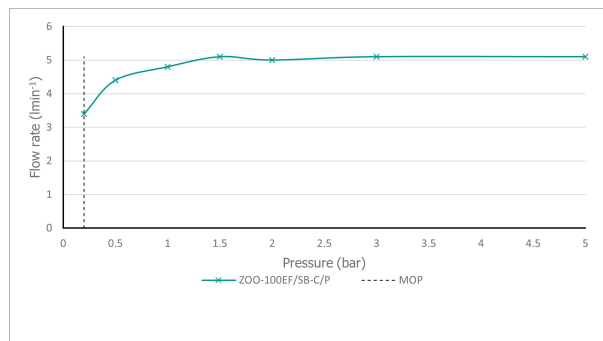

SPECIFICATION SHEET

COLLECTION: ZOO

PRODUCT CODE: ZOO-100EF/SB-C/P

The flow rate displayed is calculated using ideal system conditions. This result should only be taken as an indication as the flow rate may vary depending on the specific in-situ configuration.

TAP TYPE

Basin Mixer

COLLECTION NAME

Zoo

FINISH

Chrome

RECOMMENDED FLOW REGULATOR

5 l/m flow regulator fitted as standard

MINIMUM OPERATING PRESSURE

0.2 Bar LP

MAXIMUM OPERATING PRESSURE

5.0 Bar HP

FLOW RATE AT 3.0 BAR FLOW PRESSURE

5.1 U/min

GUARANTEE

15 Year Guarantee