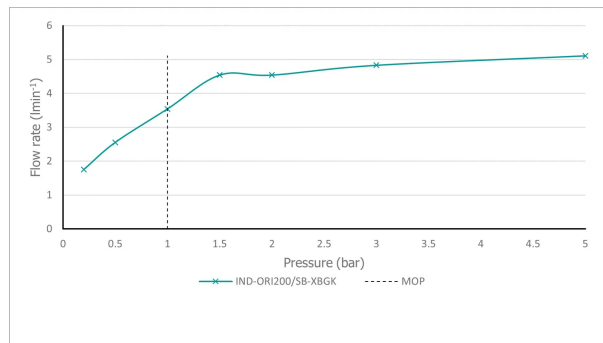

SPECIFICATION SHEET

COLLECTION: KNURLED X FUSION
PRODUCT CODE: IND-ORI200/SB-XBGK

The flow rate displayed is calculated using ideal system conditions. This result should only be taken as an indication as the flow rate may vary depending on the specific in-situ configuration.

TAP TYPE

Basin Mixer

COLLECTION NAME

Knurled X Fusion

FINISH

Black/Gold

RECOMMENDED FLOW REGULATOR

5 l/m flow regulator fitted as standard

MINIMUM OPERATING PRESSURE

1.0 Bar MP

MAXIMUM OPERATING PRESSURE

5.0 Bar HP

GUARANTEE

15 Year Guarantee

HANDLES

Single Lever