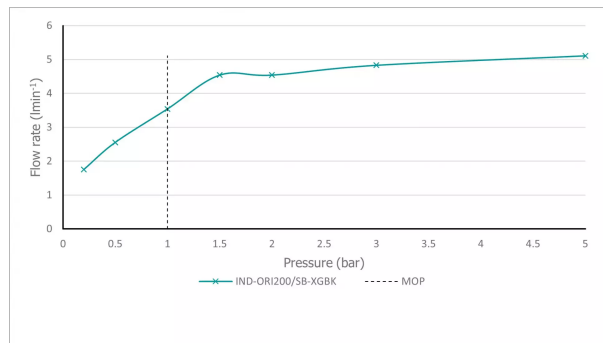

SPECIFICATION SHEET

COLLECTION: KNURLED X FUSION
PRODUCT CODE: IND-ORI200/SB-XGBK

The flow rate displayed is calculated using ideal system conditions. This result should only be taken as an indication as the flow rate may vary depending on the specific in-situ configuration.

TAP TYPE

Basin Mixer

COLLECTION NAME

Knurled X Fusion

FINISH

Gold/Black

RECOMMENDED FLOW REGULATOR

5 l/m flow regulator fitted as standard