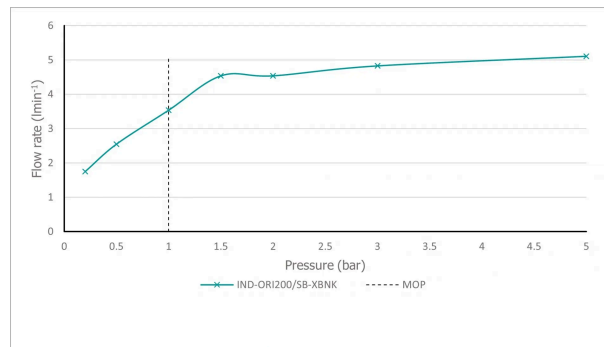

# SPECIFICATION SHEET

COLLECTION: KNURLED X FUSION  
PRODUCT CODE: IND-ORI200/SB-XBNK

The flow rate displayed is calculated using ideal system conditions. This result should only be taken as an indication as the flow rate may vary depending on the specific in-situ configuration.