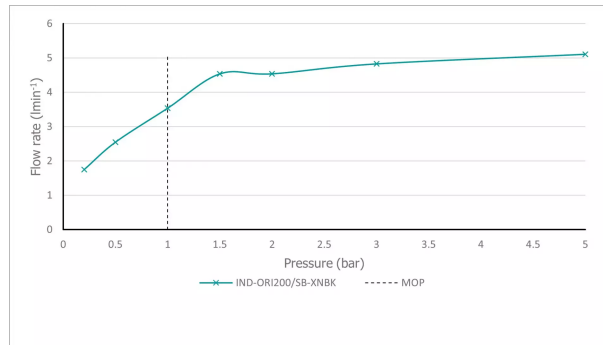

SPECIFICATION SHEET

COLLECTION: KNURLED X FUSION
PRODUCT CODE: IND-ORI200/SB-XNBK

The flow rate displayed is calculated using ideal system conditions. This result should only be taken as an indication as the flow rate may vary depending on the specific in-situ configuration.

TAP TYPE

Basin Mixer

COLLECTION NAME

Knurled X Fusion

FINISH

Nickel/Black

RECOMMENDED FLOW REGULATOR

5 l/m flow regulator fitted as standard