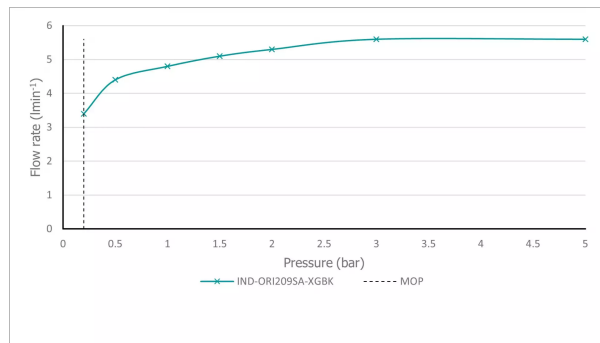

SPECIFICATION SHEET

COLLECTION: KNURLED X FUSION
PRODUCT CODE: IND-ORI209SA-XGBK

The flow rate displayed is calculated using ideal system conditions. This result should only be taken as an indication as the flow rate may vary depending on the specific in-situ configuration.

TAP TYPE

Basin Mixer

COLLECTION NAME

Knurled X Fusion

FINISH

Gold/Black

RECOMMENDED FLOW REGULATOR

5 l/m flow regulator fitted as standard when installing below 1.0 bar pressure, removal of the flow regulator is required

MINIMUM OPERATING PRESSURE

0.2 Bar LP

MAXIMUM OPERATING PRESSURE

5.0 Bar HP

GUARANTEE

15 Year Guarantee

HANDLES

Single Lever