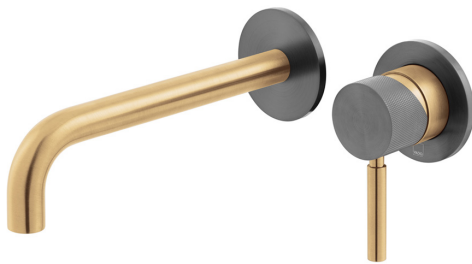

SPECIFICATION SHEET

COLLECTION: KNURLED X FUSION
PRODUCT CODE: IND-ORI209SA-XGBK

The flow rate displayed is calculated using ideal system conditions. This result should only be taken as an indication as the flow rate may vary depending on the specific in-situ configuration.

TAP TYPE

Basin Mixer

COLLECTION NAME

Knurled X Fusion

FINISH

Gold/Black

RECOMMENDED FLOW REGULATOR

5 l/m flow regulator fitted as standard when installing below 1.0 bar pressure, removal of the flow regulator is required

WITH ECOTURN COLD START TECHNOLOGY

No

tel: 01934 744466
email: sales@vado.com
www.vado.com

WHERE INSPIRATION FLOWS
TAPS | SHOWERS | ACCESSORIES

SPECIFICATION SHEET

COLLECTION: KNURLED X FUSION
PRODUCT CODE: IND-ORI209SA-XGBK

CONNECTIONS / FITTINGS

2 x 1/2" inlets

SPARE PARTS

ceramic cartridge CAR-K35B

WALL HOLE DRILL DIAMETER

Spout: 40-48mm Handle: 40-50mm

HOLES

2 Hole