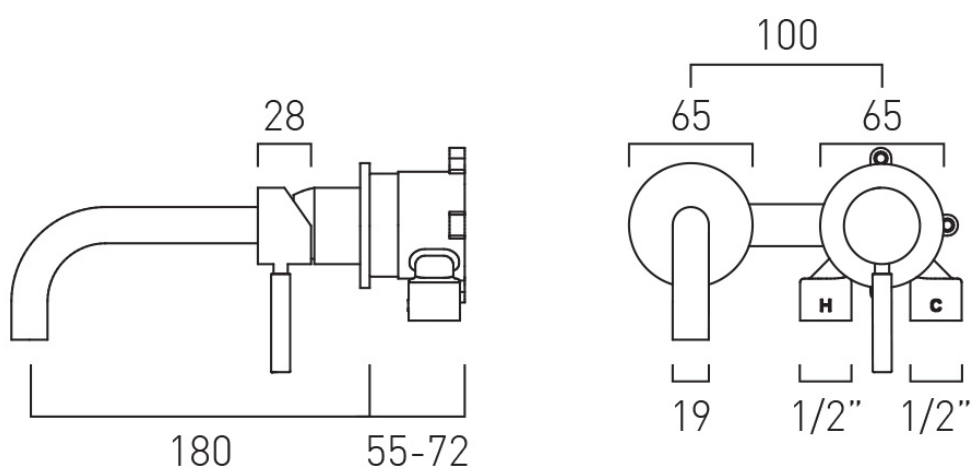

SPECIFICATION SHEET

COLLECTION: KNURLED X FUSION
PRODUCT CODE: IND-ORI209SA-XGBK

The flow rate displayed is calculated using ideal system conditions. This result should only be taken as an indication as the flow rate may vary depending on the specific in-situ configuration.

NOTES

tile-to mortar guard included

WITH WATER FLOW STRAIGHTENER

No

WITH WATER FLOW AERATOR

Yes

INSTALLATION TOLERANCES

min-max wall mount 53-70mm

CONNECTIONS / FITTINGS

2 x 1/2" inlets

SPARE PARTS

ceramic cartridge CAR-K35B

WALL HOLE DRILL DIAMETER

Spout: 40-48mm Handle: 40-50mm

HOLES

2 Hole

TECHNICAL DRAWING

COLLECTION: KNURLED X FUSION
PRODUCT CODE: IND-ORI209SA-XGBK

tel: 01934 744466
email: sales@vado.com
www.vado.com

WHERE INSPIRATION FLOWS
TAPS | SHOWERS | ACCESSORIES