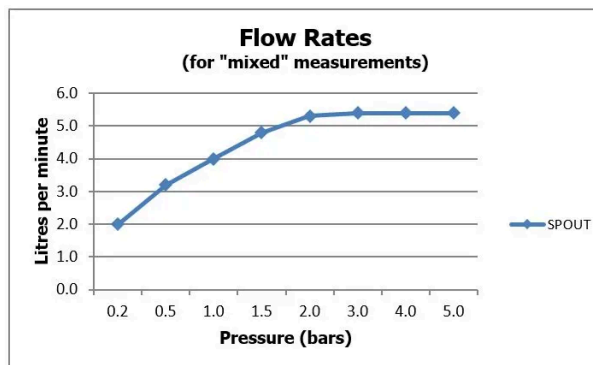

SPECIFICATION SHEET

COLLECTION: KNURLED ACCENTS
PRODUCT CODE: IND-ORI200/SB-BLKK

The flow rate displayed is calculated using ideal system conditions. This result should only be taken as an indication as the flow rate may vary depending on the specific in-situ configuration.

TAP TYPE

Basin Mixer

COLLECTION NAME

Knurled Accents

FINISH

Brushed Black

RECOMMENDED FLOW REGULATOR

5 l/m flow regulator fitted as standard