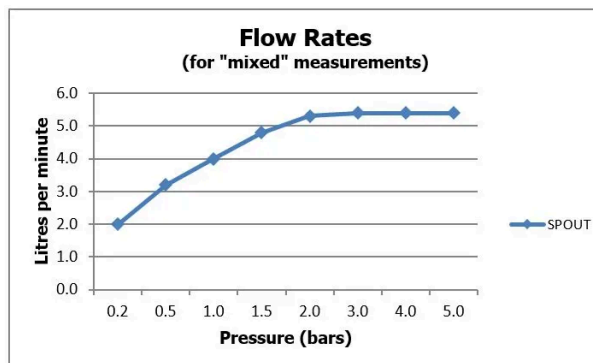

SPECIFICATION SHEET

COLLECTION: KNURLED ACCENTS
PRODUCT CODE: IND-ORI200/SB-BLKK

The flow rate displayed is calculated using ideal system conditions. This result should only be taken as an indication as the flow rate may vary depending on the specific in-situ configuration.

TAP TYPE

Basin Mixer

COLLECTION NAME

Knurled Accents

FINISH

Brushed Black

RECOMMENDED FLOW REGULATOR

5 l/m flow regulator fitted as standard