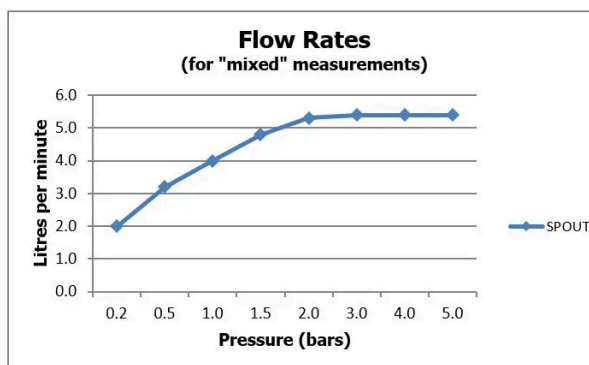

SPECIFICATION SHEET

COLLECTION: KNURLED ACCENTS
PRODUCT CODE: IND-ORI200/SB-BLKK

The flow rate displayed is calculated using ideal system conditions. This result should only be taken as an indication as the flow rate may vary depending on the specific in-situ configuration.