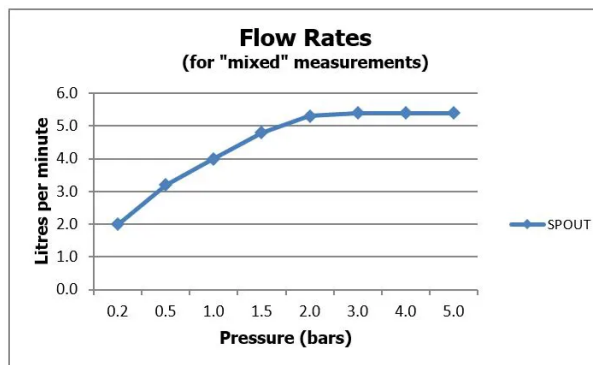

SPECIFICATION SHEET

COLLECTION: KNURLED ACCENTS
PRODUCT CODE: IND-ORI200/SB-BRGK

The flow rate displayed is calculated using ideal system conditions. This result should only be taken as an indication as the flow rate may vary depending on the specific in-situ configuration.

TAP TYPE

Basin Mixer

COLLECTION NAME

Knurled Accents

FINISH

Brushed Gold

RECOMMENDED FLOW REGULATOR

5 l/m flow regulator fitted as standard