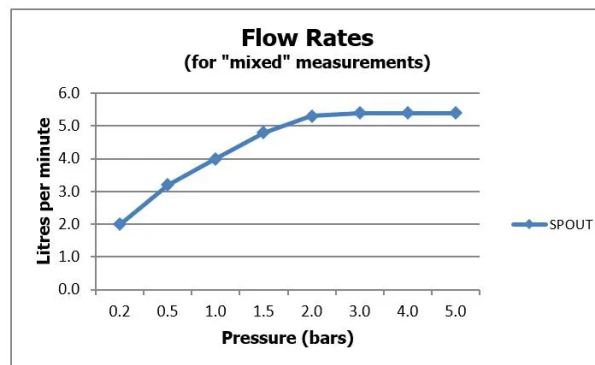

SPECIFICATION SHEET

COLLECTION: KNURLED ACCENTS
PRODUCT CODE: IND-ORI200/SB-BRGK

The flow rate displayed is calculated using ideal system conditions. This result should only be taken as an indication as the flow rate may vary depending on the specific in-situ configuration.

TAP TYPE

Basin Mixer

COLLECTION NAME

Knurled Accents

FINISH

Brushed Gold

RECOMMENDED FLOW REGULATOR

5 l/m flow regulator fitted as standard