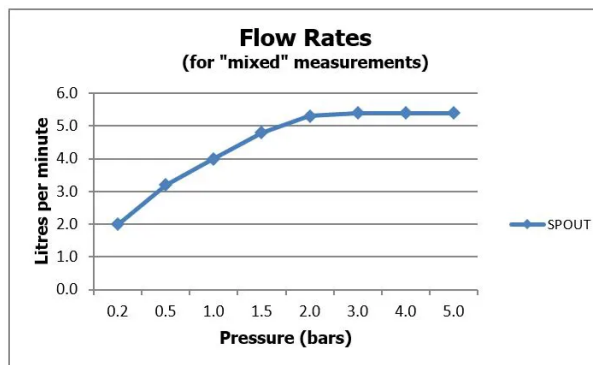

# SPECIFICATION SHEET

COLLECTION: KNURLED ACCENTS  
PRODUCT CODE: IND-ORI200/SB-BRGK

The flow rate displayed is calculated using ideal system conditions. This result should only be taken as an indication as the flow rate may vary depending on the specific in-situ configuration.