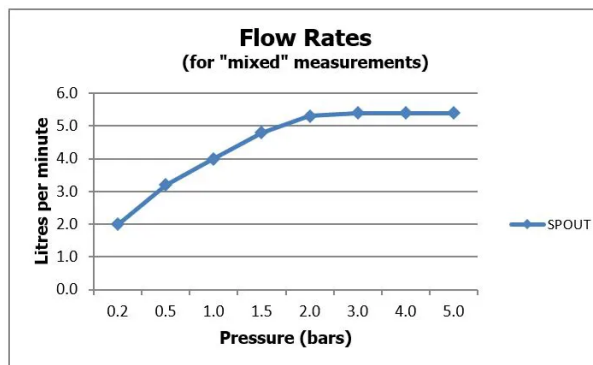

SPECIFICATION SHEET

COLLECTION: KNURLED ACCENTS
PRODUCT CODE: IND-ORI200/SB-BRNK

The flow rate displayed is calculated using ideal system conditions. This result should only be taken as an indication as the flow rate may vary depending on the specific in-situ configuration.