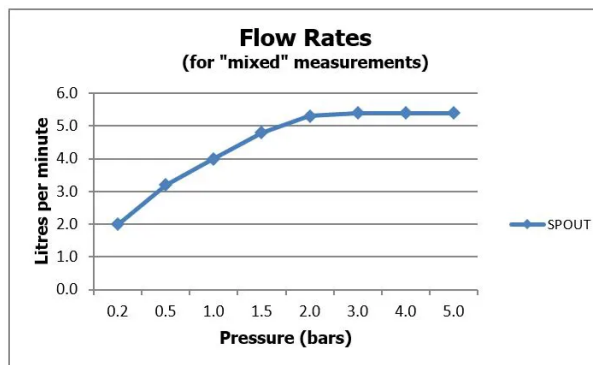

SPECIFICATION SHEET

COLLECTION: KNURLED ACCENTS
PRODUCT CODE: IND-ORI200/SB-BRNK

The flow rate displayed is calculated using ideal system conditions. This result should only be taken as an indication as the flow rate may vary depending on the specific in-situ configuration.

TAP TYPE

Basin Mixer

COLLECTION NAME

Knurled Accents

FINISH

Brushed Nickel

RECOMMENDED FLOW REGULATOR

5 l/m flow regulator fitted as standard