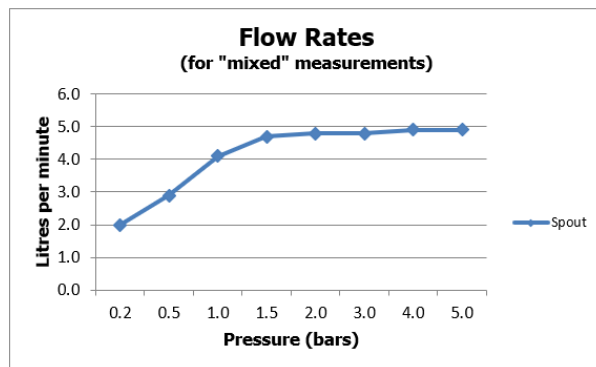

SPECIFICATION SHEET

COLLECTION: KNURLED ACCENTS
PRODUCT CODE: IND-ORI200E/SB-BLKK

The flow rate displayed is calculated using ideal system conditions. This result should only be taken as an indication as the flow rate may vary depending on the specific in-situ configuration.

TAP TYPE

Basin Mixer

COLLECTION NAME

Knurled Accents

FINISH

Brushed Black

RECOMMENDED FLOW REGULATOR

5 l/m flow regulator fitted as standard