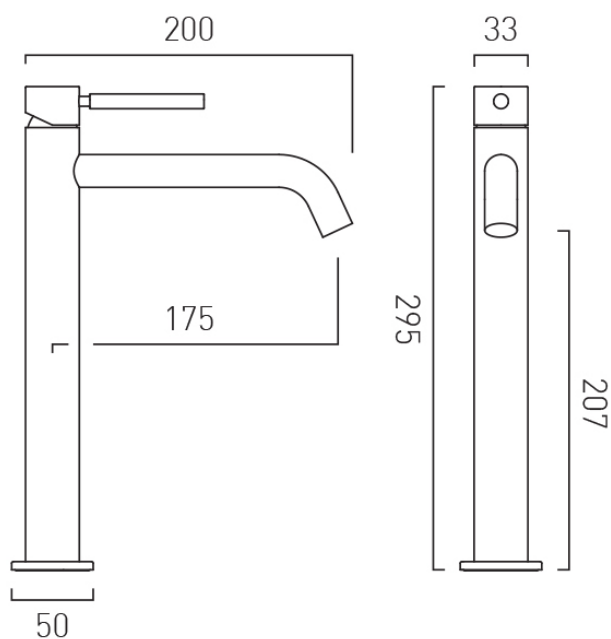

WITH WATER FLOW STRAIGHTENER

No

WITH WATER FLOW AERATOR

Yes

CONNECTIONS / FITTINGS

2 x 1/2" 400mm flexipipe connections

SPARE PARTS

ceramic cartridge C-010-N25

DECK HOLE DRILL DIAMETER

35mm

STYLE

Knurled

MOUNTING

Deck Mounted

PLUMBING SYSTEM SUITABILITY

Pumped System, Combination Boiler, Pressurised System

TECHNICAL DRAWING

COLLECTION: KNURLED ACCENTS
PRODUCT CODE: IND-ORI200E/SB-BLKK

tel: 01934 744466
email: sales@vado.com
www.vado.com

WHERE INSPIRATION FLOWS
TAPS | SHOWERS | ACCESSORIES