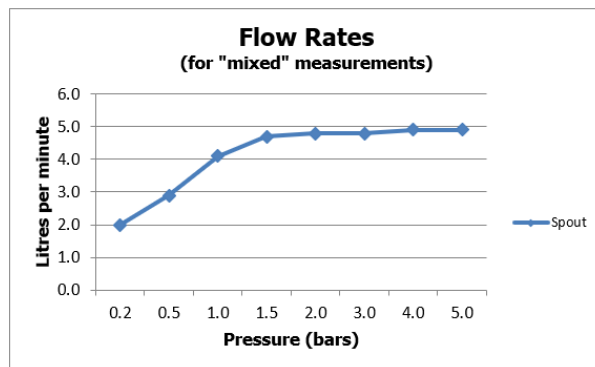

# SPECIFICATION SHEET

COLLECTION: KNURLED ACCENTS  
PRODUCT CODE: IND-ORI200E/SB-BLKK

The flow rate displayed is calculated using ideal system conditions. This result should only be taken as an indication as the flow rate may vary depending on the specific in-situ configuration.