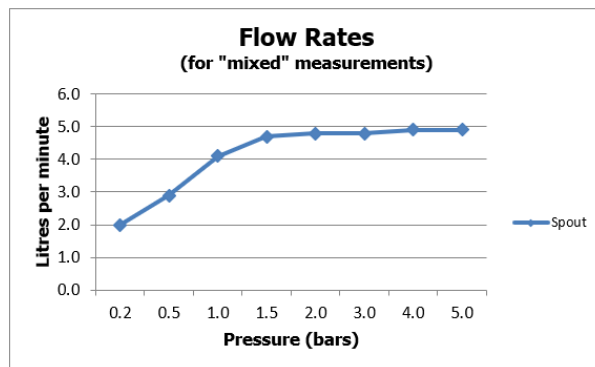

SPECIFICATION SHEET

COLLECTION: KNURLED ACCENTS
PRODUCT CODE: IND-ORI200E/SB-BLKK

The flow rate displayed is calculated using ideal system conditions. This result should only be taken as an indication as the flow rate may vary depending on the specific in-situ configuration.