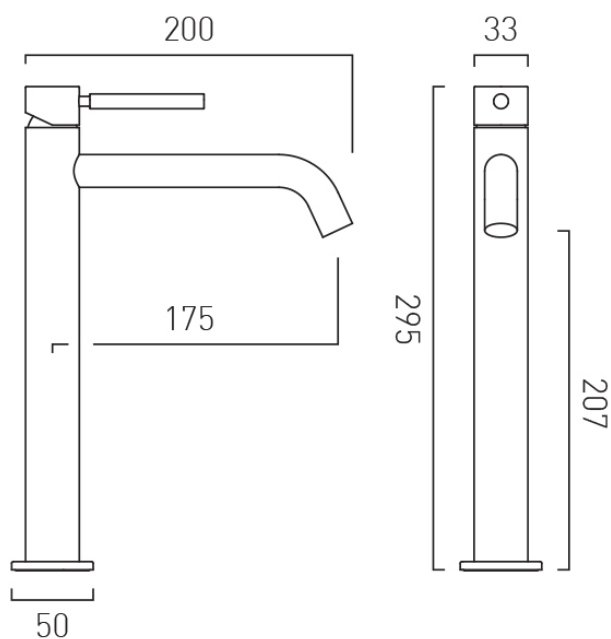

WITH WATER FLOW STRAIGHTENER

No

WITH WATER FLOW AERATOR

Yes

CONNECTIONS / FITTINGS

2 x 1/2" 400mm flexipipe connections

SPARE PARTS

ceramic cartridge C-010-N25

DECK HOLE DRILL DIAMETER

35mm

STYLE

Knurled

MOUNTING

Deck Mounted

PLUMBING SYSTEM SUITABILITY

Pumped System, Combination Boiler, Pressurised System

TECHNICAL DRAWING

COLLECTION: KNURLED ACCENTS
PRODUCT CODE: IND-ORI200E/SB-BRGK

tel: 01934 744466
email: sales@vado.com
www.vado.com

WHERE INSPIRATION FLOWS
TAPS | SHOWERS | ACCESSORIES