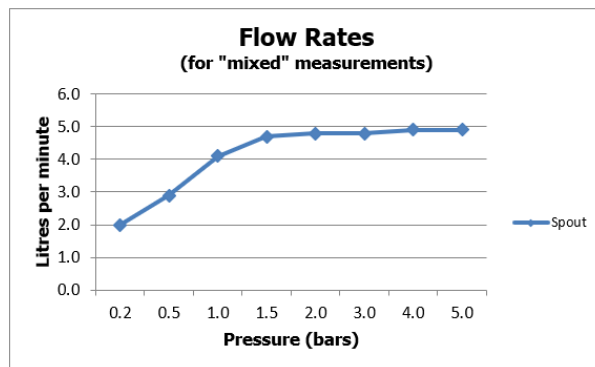

SPECIFICATION SHEET

COLLECTION: KNURLED ACCENTS
PRODUCT CODE: IND-ORI200E/SB-BR NK

The flow rate displayed is calculated using ideal system conditions. This result should only be taken as an indication as the flow rate may vary depending on the specific in-situ configuration.

TAP TYPE

Basin Mixer

COLLECTION NAME

Knurled Accents

FINISH

Brushed Nickel

RECOMMENDED FLOW REGULATOR

5 l/m flow regulator fitted as standard