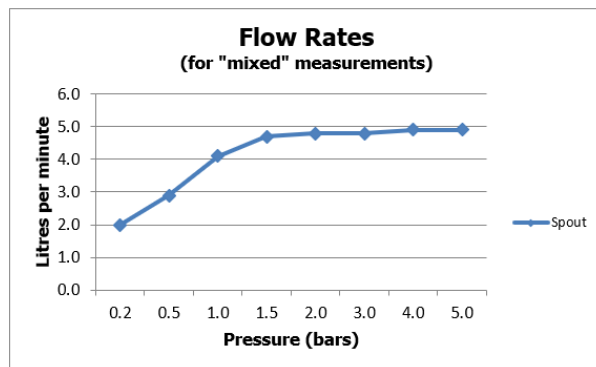

SPECIFICATION SHEET

COLLECTION: KNURLED ACCENTS
PRODUCT CODE: IND-ORI200E/SB-BRNK

The flow rate displayed is calculated using ideal system conditions. This result should only be taken as an indication as the flow rate may vary depending on the specific in-situ configuration.

TAP TYPE

Basin Mixer

COLLECTION NAME

Knurled Accents

FINISH

Brushed Nickel

RECOMMENDED FLOW REGULATOR

5 l/m flow regulator fitted as standard