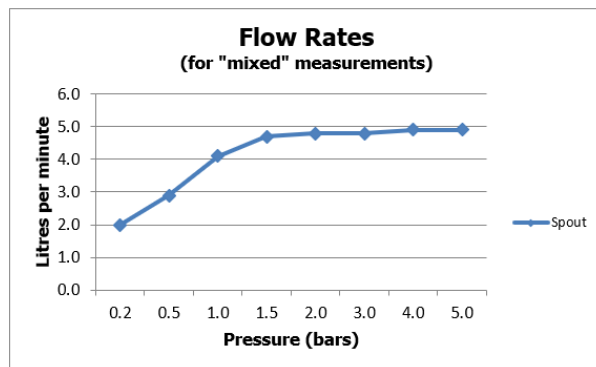

# SPECIFICATION SHEET

COLLECTION: KNURLED ACCENTS  
PRODUCT CODE: IND-ORI200E/SB-BR NK

The flow rate displayed is calculated using ideal system conditions. This result should only be taken as an indication as the flow rate may vary depending on the specific in-situ configuration.