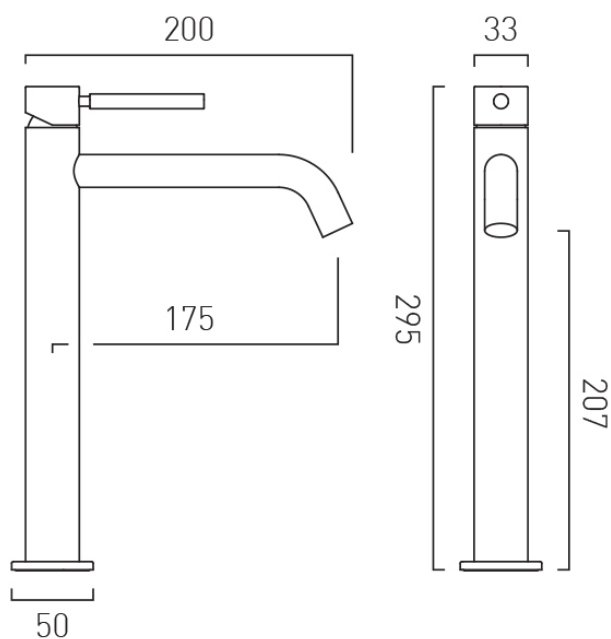

WITH WATER FLOW STRAIGHTENER

No

WITH WATER FLOW AERATOR

Yes

CONNECTIONS / FITTINGS

2 x 1/2" 400mm flexipipe connections

SPARE PARTS

ceramic cartridge C-010-N25

DECK HOLE DRILL DIAMETER

35mm

STYLE

Knurled

MOUNTING

Deck Mounted

PLUMBING SYSTEM SUITABILITY

Pumped System, Combination Boiler, Pressurised System

TECHNICAL DRAWING

COLLECTION: KNURLED ACCENTS
PRODUCT CODE: IND-ORI200E/SB-BRNK

tel: 01934 744466
email: sales@vado.com
www.vado.com

WHERE INSPIRATION FLOWS
TAPS | SHOWERS | ACCESSORIES