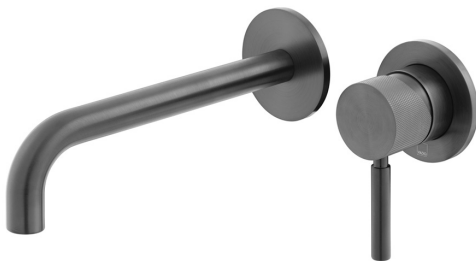

SPECIFICATION SHEET

COLLECTION: KNURLED ACCENTS
PRODUCT CODE: IND-ORI209SA-BLKK

The flow rate displayed is calculated using ideal system conditions. This result should only be taken as an indication as the flow rate may vary depending on the specific in-situ configuration.

TAP TYPE

Basin Mixer

COLLECTION NAME

Knurled Accents

FINISH

Brushed Black

RECOMMENDED FLOW REGULATOR

5 l/m flow regulator fitted as standard when installing below 1.0 bar pressure, removal of the flow regulator is required

CONNECTIONS / FITTINGS

2 x 1/2" inlets

SPARE PARTS

ceramic cartridge CAR-K35B

WALL HOLE DRILL DIAMETER

Spout: 40-48mm Handle: 40-50mm

STYLE

Knurled