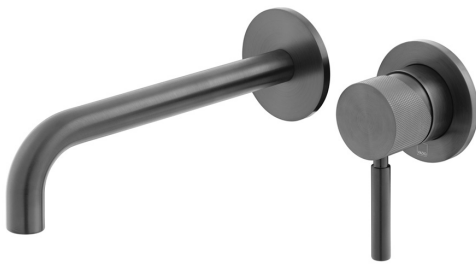

SPECIFICATION SHEET

COLLECTION: KNURLED ACCENTS
PRODUCT CODE: IND-ORI209SA-BLKK

The flow rate displayed is calculated using ideal system conditions. This result should only be taken as an indication as the flow rate may vary depending on the specific in-situ configuration.

TAP TYPE

Basin Mixer

COLLECTION NAME

Knurled Accents

FINISH

Brushed Black

RECOMMENDED FLOW REGULATOR

5 l/m flow regulator fitted as standard when installing below 1.0 bar pressure, removal of the flow regulator is required

CONNECTIONS / FITTINGS

2 x 1/2" inlets

SPARE PARTS

ceramic cartridge CAR-K35B

WALL HOLE DRILL DIAMETER

Spout: 40-48mm Handle: 40-50mm

STYLE

Knurled