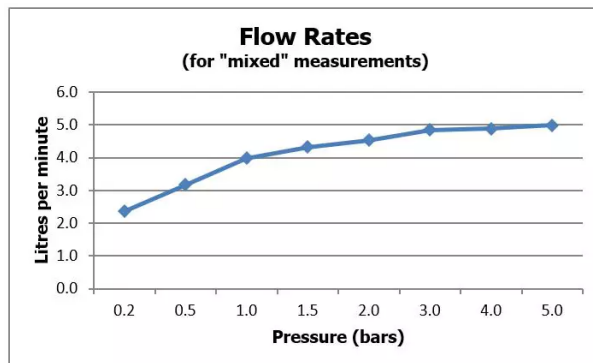

SPECIFICATION SHEET

COLLECTION: KNURLED ACCENTS
PRODUCT CODE: IND-ORI209SA-BLKK

The flow rate displayed is calculated using ideal system conditions. This result should only be taken as an indication as the flow rate may vary depending on the specific in-situ configuration.

TAP TYPE

Basin Mixer

COLLECTION NAME

Knurled Accents

FINISH

Brushed Black

RECOMMENDED FLOW REGULATOR

5 l/m flow regulator fitted as standard when installing below 1.0 bar pressure, removal of the flow regulator is required