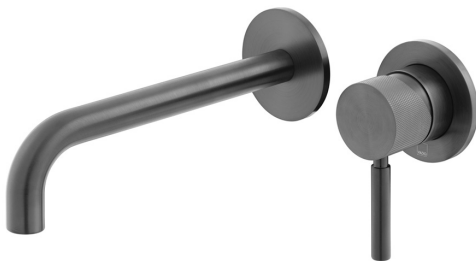

# SPECIFICATION SHEET

COLLECTION: KNURLED ACCENTS  
PRODUCT CODE: IND-ORI209SA-BLKK

The flow rate displayed is calculated using ideal system conditions. This result should only be taken as an indication as the flow rate may vary depending on the specific in-situ configuration.

## TAP TYPE

Basin Mixer

## WALL HOLE DRILL DIAMETER

Spout: 40-48mm Handle: 40-50mm

## SPARE PARTS

ceramic cartridge CAR-K35B