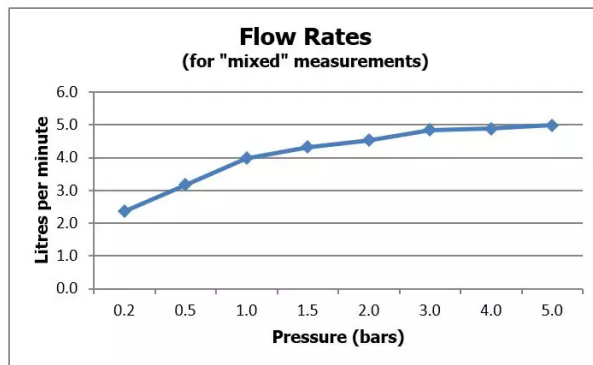

SPECIFICATION SHEET

COLLECTION: KNURLED ACCENTS
PRODUCT CODE: IND-ORI209SA-BLKK

The flow rate displayed is calculated using ideal system conditions. This result should only be taken as an indication as the flow rate may vary depending on the specific in-situ configuration.

TAP TYPE

Basin Mixer

COLLECTION NAME

Knurled Accents

FINISH

Brushed Black

RECOMMENDED FLOW REGULATOR

5 l/m flow regulator fitted as standard when installing below 1.0 bar pressure, removal of the flow regulator is required