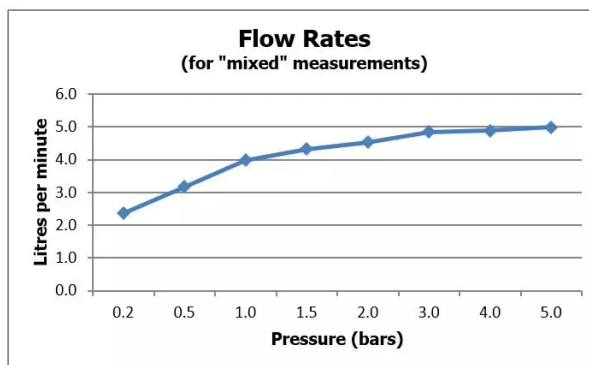

# SPECIFICATION SHEET

COLLECTION: KNURLED ACCENTS  
PRODUCT CODE: IND-ORI209SA-BLKK

The flow rate displayed is calculated using ideal system conditions. This result should only be taken as an indication as the flow rate may vary depending on the specific in-situ configuration.