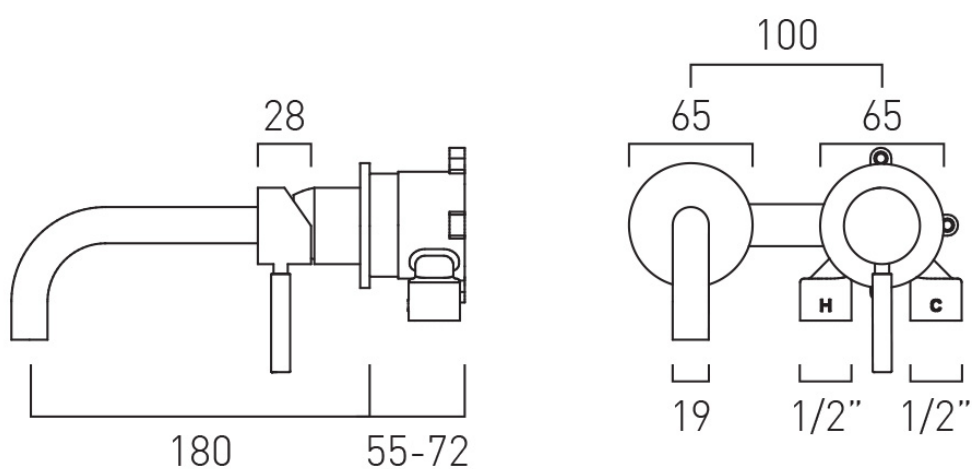

TECHNICAL DRAWING

COLLECTION: KNURLED ACCENTS
PRODUCT CODE: IND-ORI209SA-BLKK

tel: 01934 744466
email: sales@vado.com
www.vado.com

WHERE INSPIRATION FLOWS
TAPS | SHOWERS | ACCESSORIES