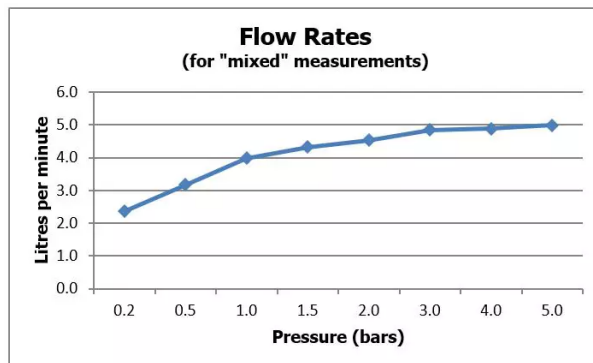

# SPECIFICATION SHEET

COLLECTION: KNURLED ACCENTS  
PRODUCT CODE: IND-ORI209SA-BLKK

The flow rate displayed is calculated using ideal system conditions. This result should only be taken as an indication as the flow rate may vary depending on the specific in-situ configuration.