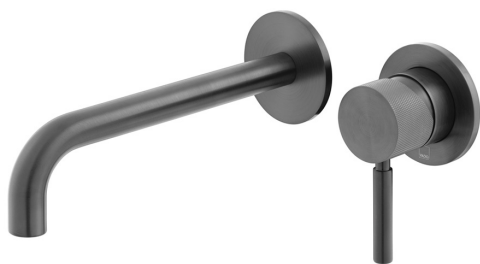

# SPECIFICATION SHEET

COLLECTION: KNURLED ACCENTS  
PRODUCT CODE: IND-ORI209SA-BLKK

The flow rate displayed is calculated using ideal system conditions. This result should only be taken as an indication as the flow rate may vary depending on the specific in-situ configuration.

## TAP TYPE

Basin Mixer

## SPARE PARTS

ceramic cartridge CAR-K35B

## WALL HOLE DRILL DIAMETER

Spout: 40-48mm Handle: 40-50mm