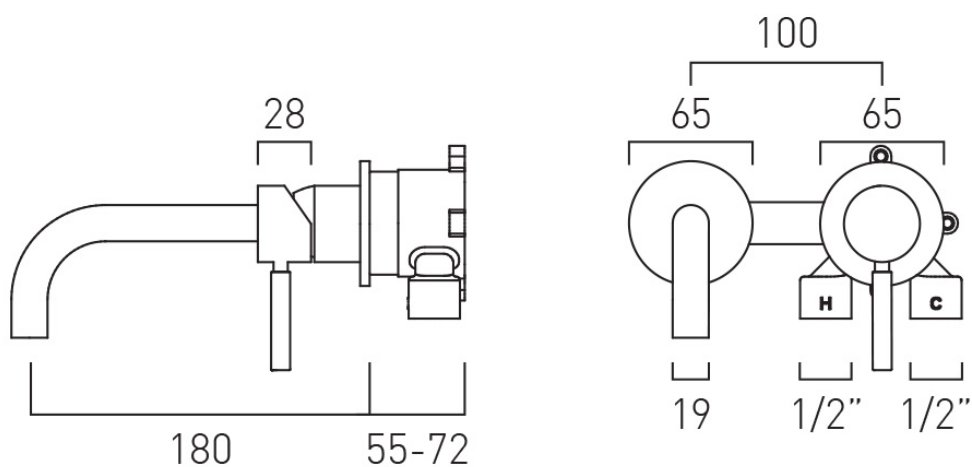

TECHNICAL DRAWING

COLLECTION: KNURLED ACCENTS
PRODUCT CODE: IND-ORI209SA-BRGK

tel: 01934 744466
email: sales@vado.com
www.vado.com

WHERE INSPIRATION FLOWS
TAPS | SHOWERS | FURNITURE