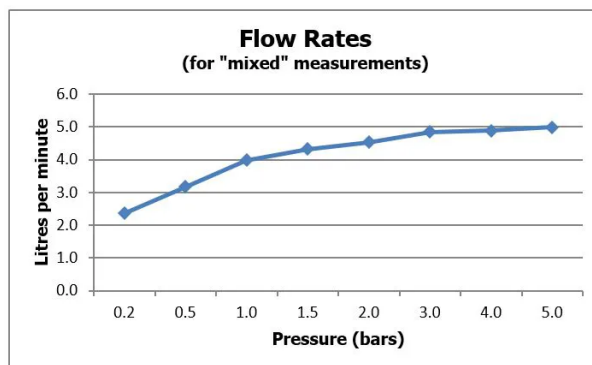

# SPECIFICATION SHEET

COLLECTION: KNURLED ACCENTS  
PRODUCT CODE: IND-ORI209SA-BRGK

The flow rate displayed is calculated using ideal system conditions. This result should only be taken as an indication as the flow rate may vary depending on the specific in-situ configuration.