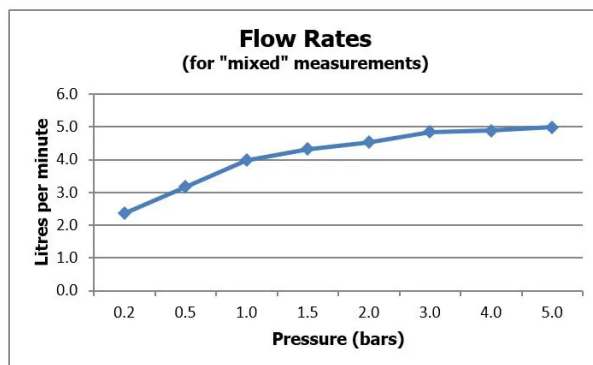

# SPECIFICATION SHEET

COLLECTION: KNURLED ACCENTS  
PRODUCT CODE: IND-ORI209SA-BRGK

The flow rate displayed is calculated using ideal system conditions. This result should only be taken as an indication as the flow rate may vary depending on the specific in-situ configuration.