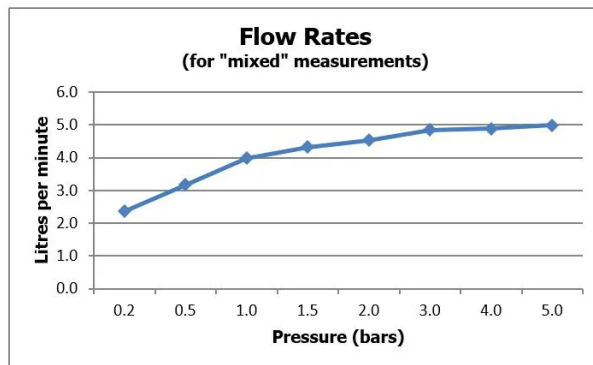

SPECIFICATION SHEET

COLLECTION: KNURLED ACCENTS
PRODUCT CODE: IND-ORI209SA-BRGK

The flow rate displayed is calculated using ideal system conditions. This result should only be taken as an indication as the flow rate may vary depending on the specific in-situ configuration.

TAP TYPE

Basin Mixer

COLLECTION NAME

Knurled Accents

FINISH

Brushed Gold

RECOMMENDED FLOW REGULATOR

5 l/m flow regulator fitted as standard when installing below 1.0 bar pressure, removal of the flow regulator is required