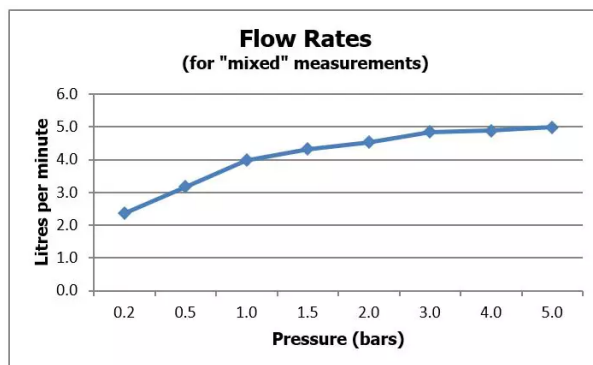

# SPECIFICATION SHEET

COLLECTION: KNURLED ACCENTS  
PRODUCT CODE: IND-ORI209SA-BRNK

The flow rate displayed is calculated using ideal system conditions. This result should only be taken as an indication as the flow rate may vary depending on the specific in-situ configuration.