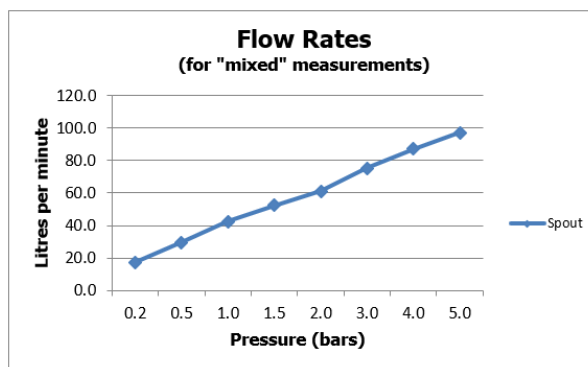

# SPECIFICATION SHEET

COLLECTION: KNURLED ACCENTS  
PRODUCT CODE: IND-ORI237-BLKK

The flow rate displayed is calculated using ideal system conditions. This result should only be taken as an indication as the flow rate may vary depending on the specific in-situ configuration.