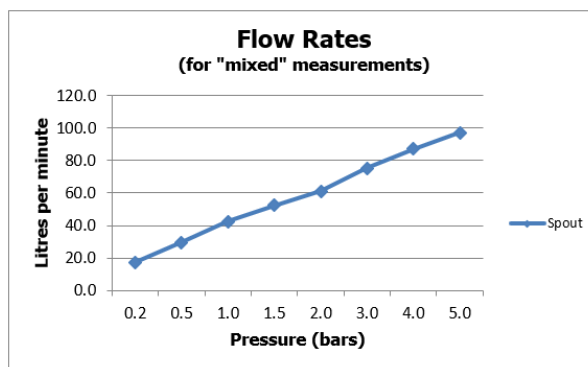

SPECIFICATION SHEET

COLLECTION: KNURLED ACCENTS
PRODUCT CODE: IND-ORI237-BLKK

The flow rate displayed is calculated using ideal system conditions. This result should only be taken as an indication as the flow rate may vary depending on the specific in-situ configuration.

TAP TYPE

Bath Filler

STYLE

Knurled

WITH WATER FLOW STRAIGHTENER

No

HOLES

2 Hole