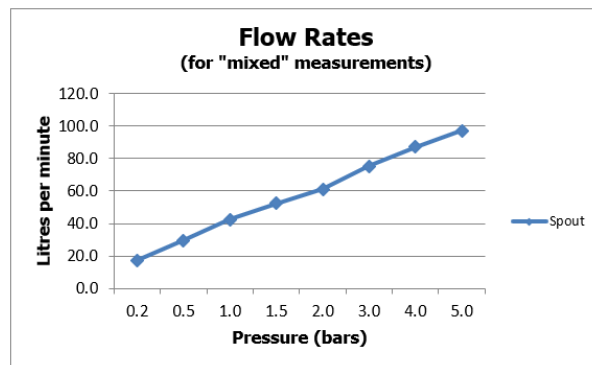

SPECIFICATION SHEET

COLLECTION: KNURLED ACCENTS
PRODUCT CODE: IND-ORI237-BLKK

The flow rate displayed is calculated using ideal system conditions. This result should only be taken as an indication as the flow rate may vary depending on the specific in-situ configuration.

TAP TYPE

Bath Filler

STYLE

Knurled

WITH WATER FLOW STRAIGHTENER

No

HOLES

2 Hole