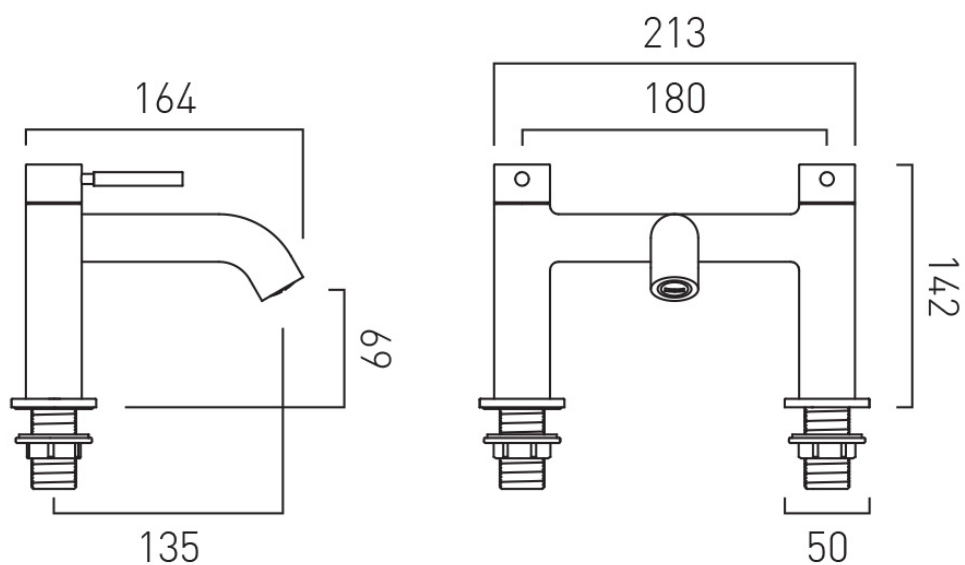

TECHNICAL DRAWING

COLLECTION: KNURLED ACCENTS
PRODUCT CODE: IND-ORI237-BLKK

tel: 01934 744466
email: sales@vado.com
www.vado.com

WHERE INSPIRATION FLOWS
TAPS | SHOWERS | ACCESSORIES